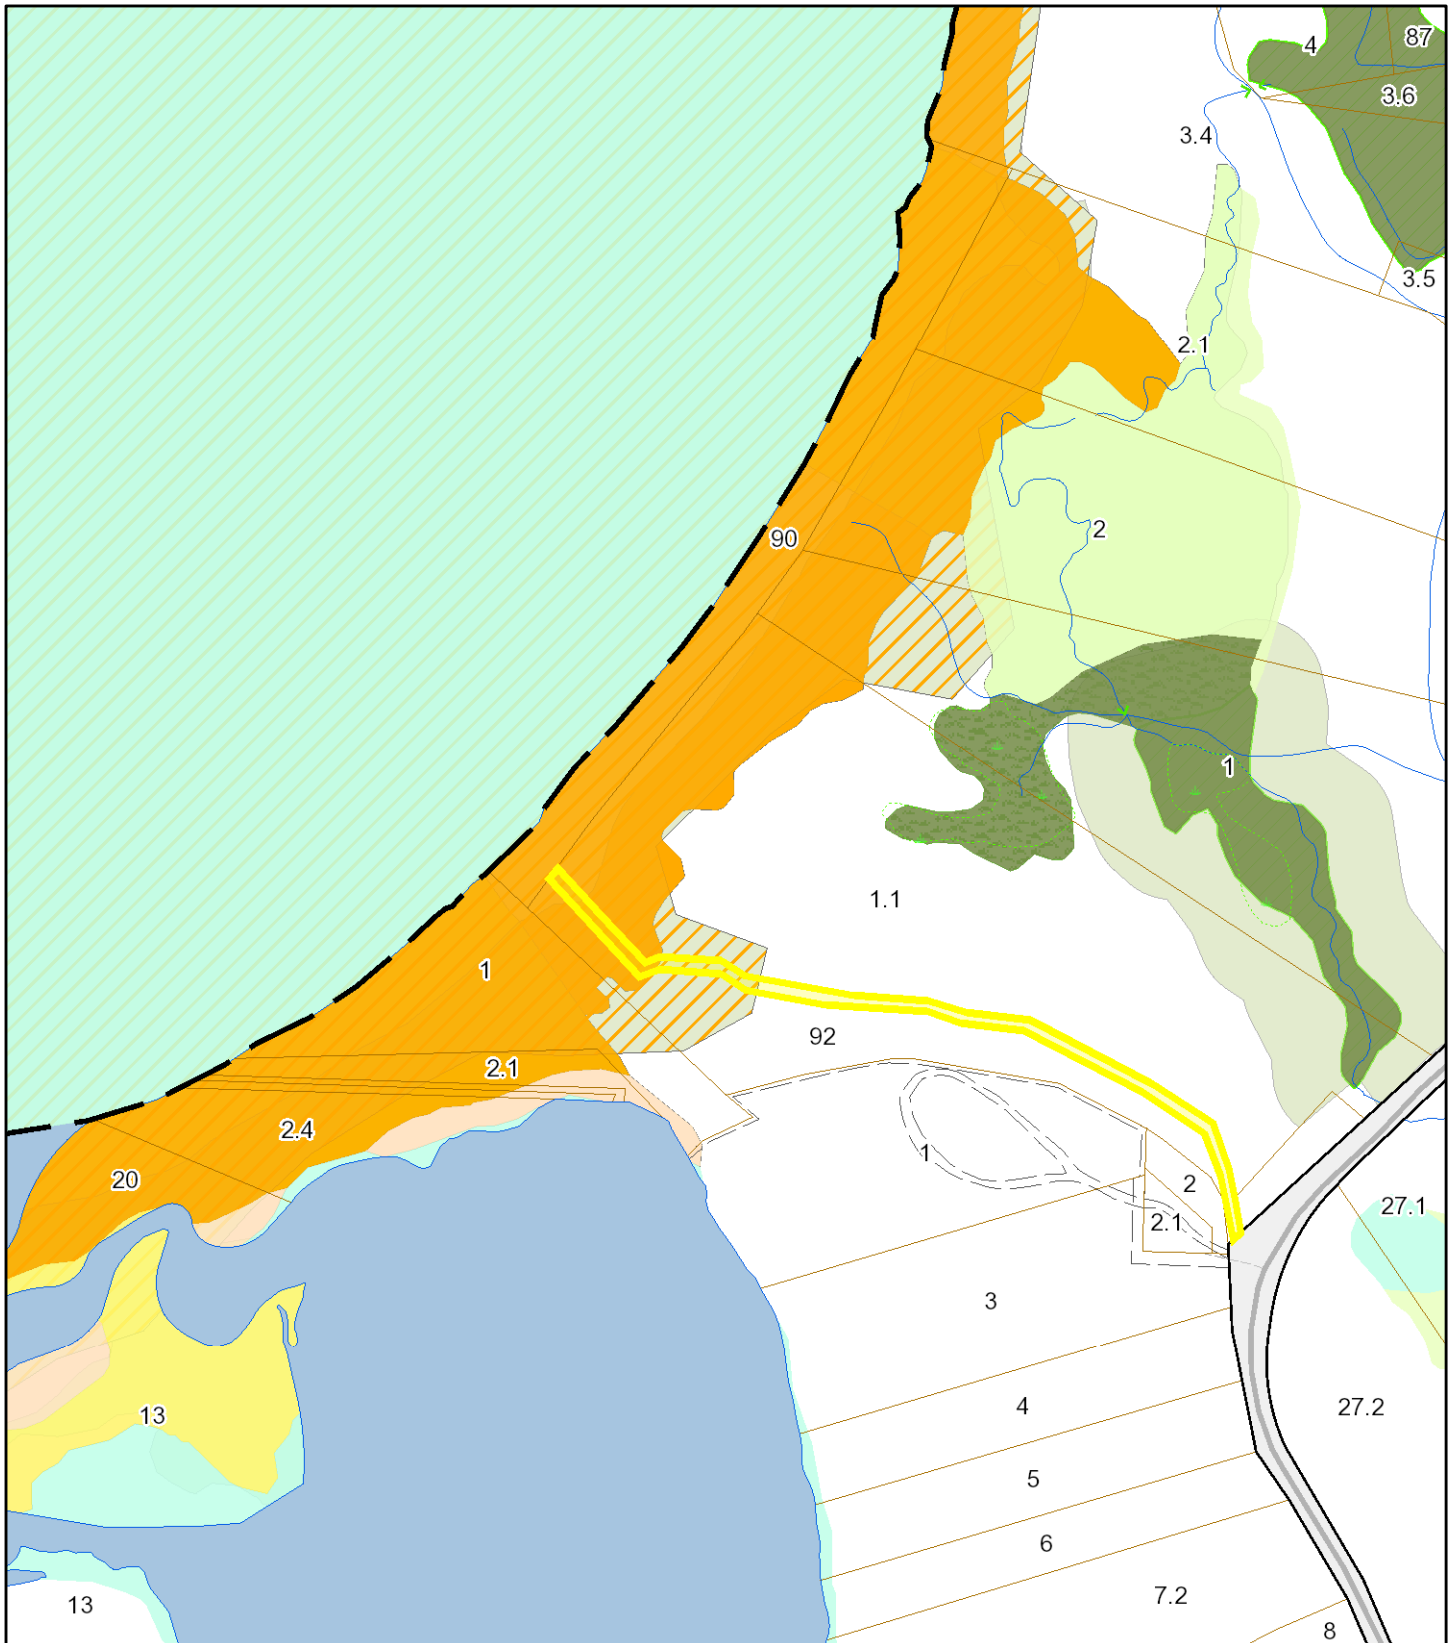

# Path to LCBeach

West Tisbury, MA

1 inch = 282 Feet

April 22, 2021

Data shown on this map is provided for planning and informational purposes only. The municipality and CAI Technologies are not responsible for any use for other purposes or misuse or misrepresentation of this map.