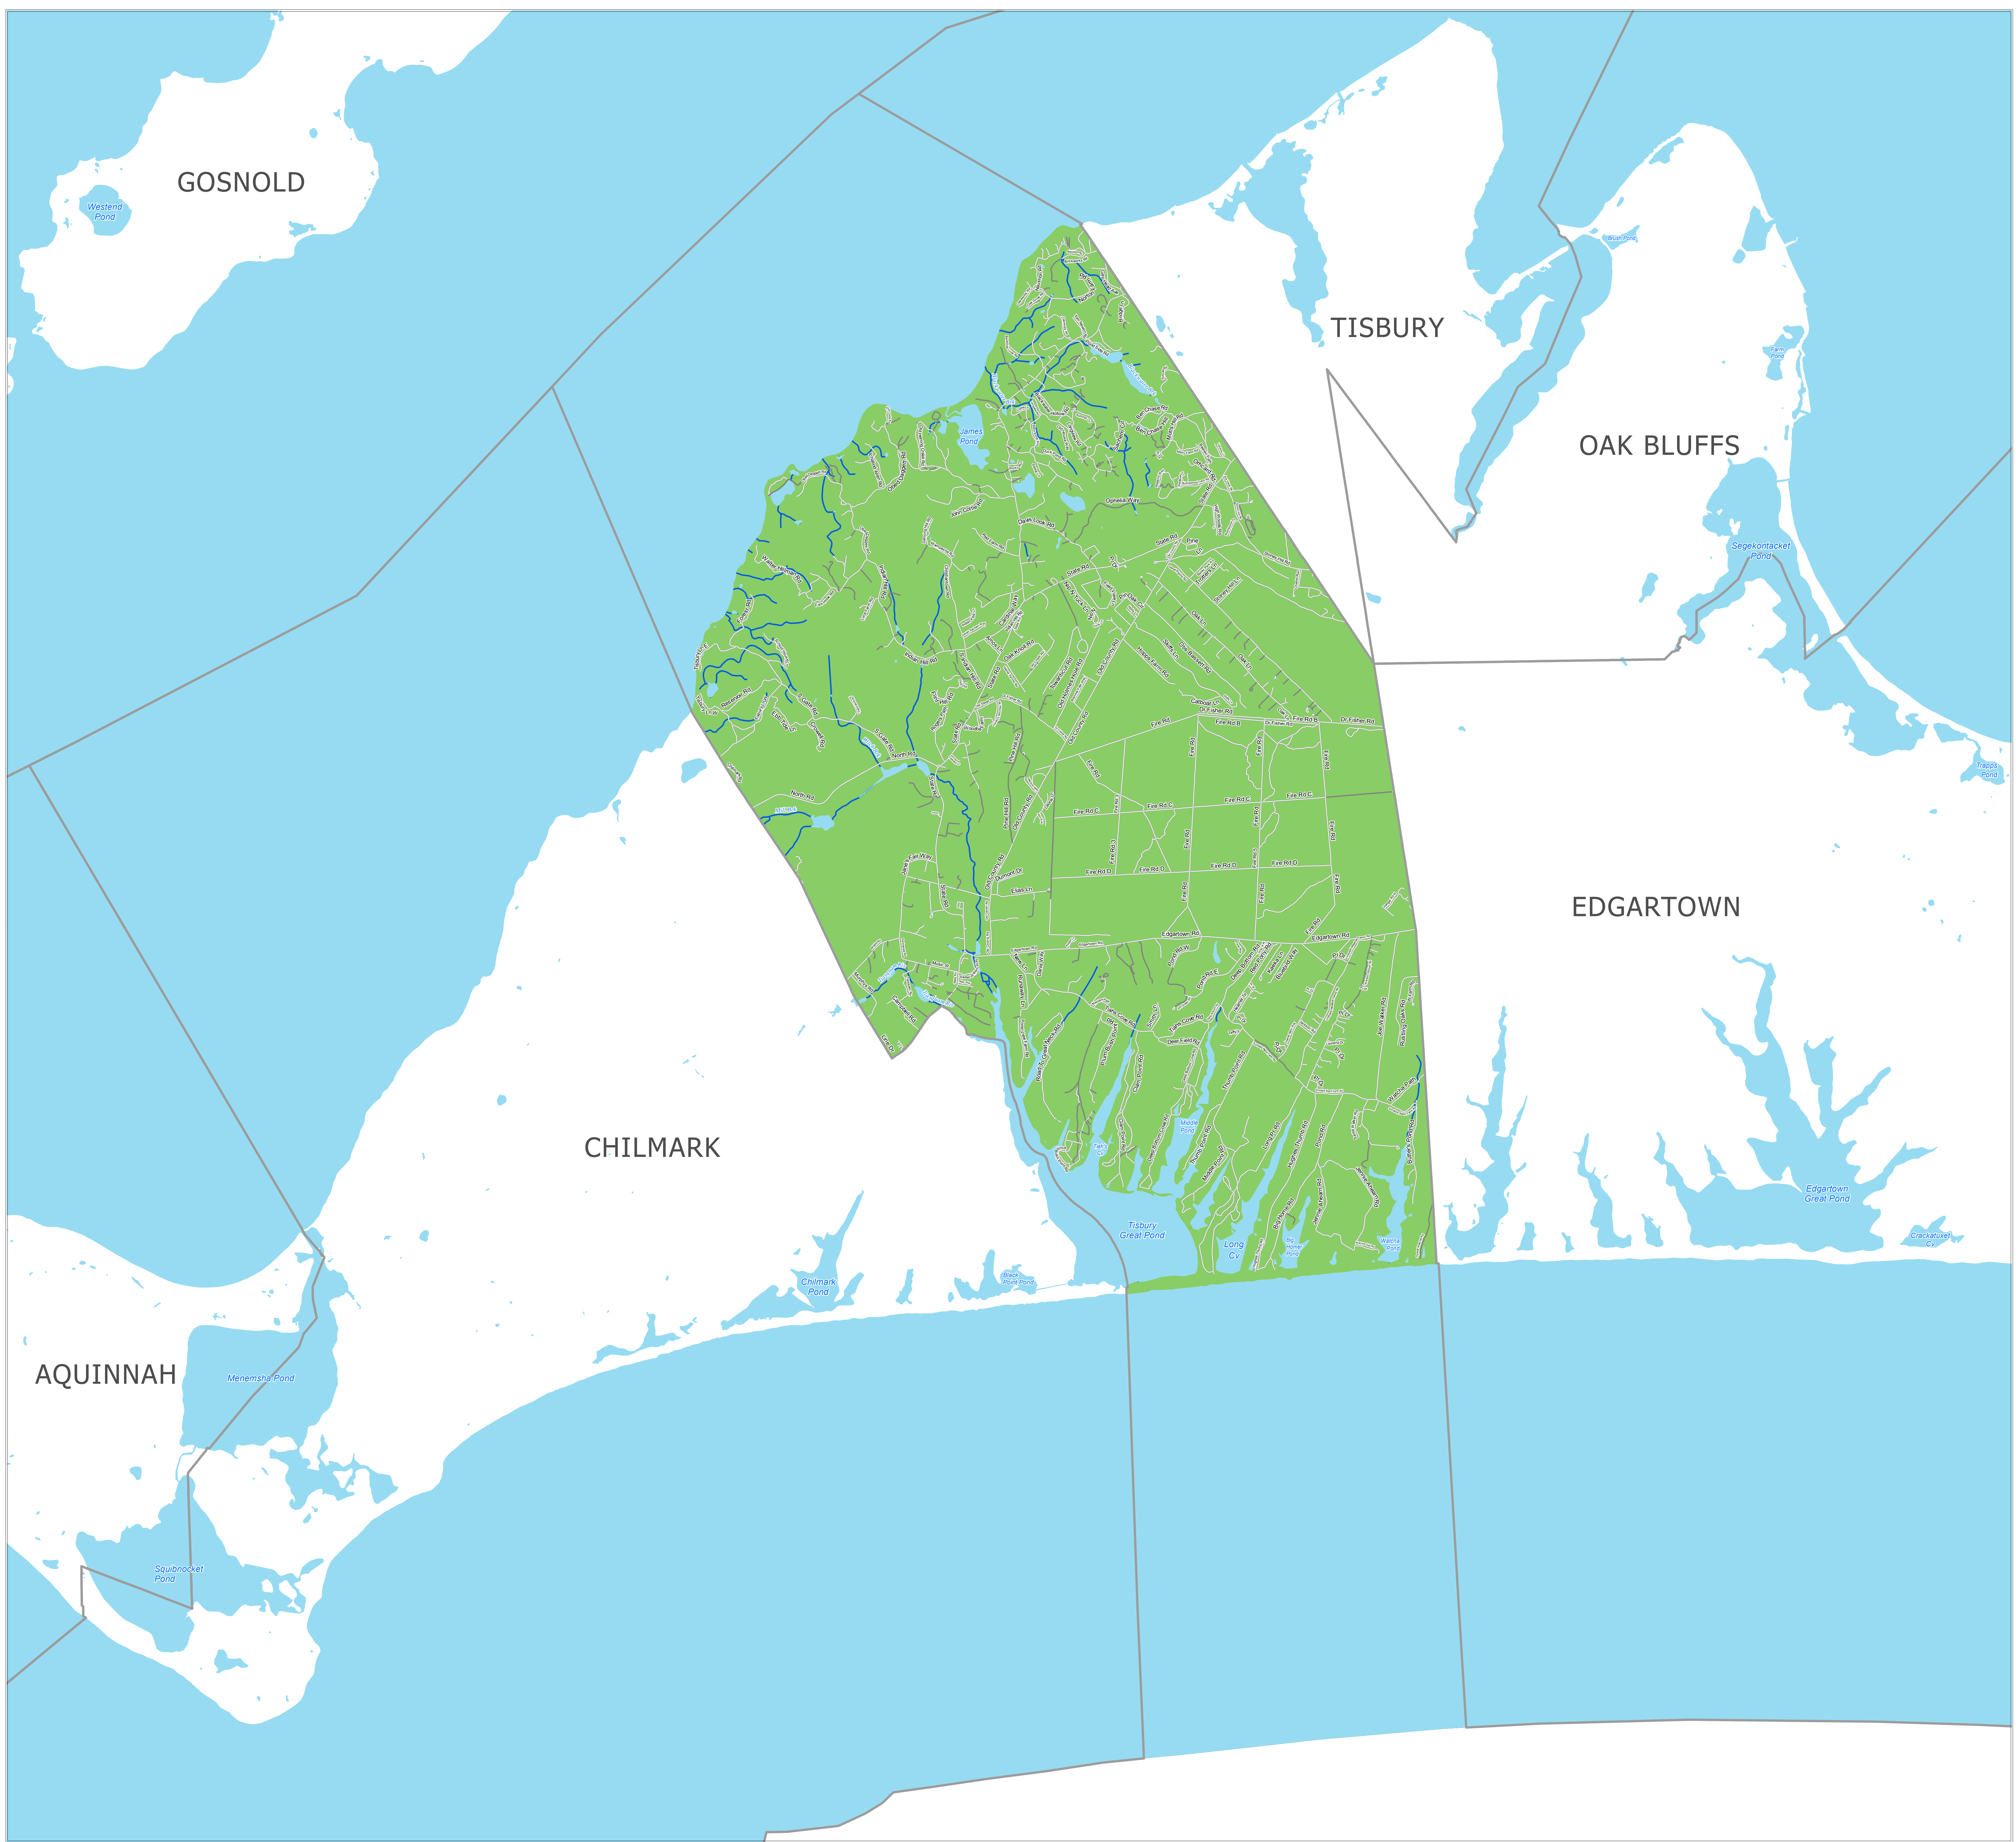

# Town of West Tisbury

Map Prepared for the Town of West Tisbury  
 Courtesy of William F. Galvin, Census Liaison  
 Secretary of the Commonwealth

**2020 Population - - 3,555**

**Precinct Boundaries  
West Tisbury**

Precinct	2020 Population
1	3,555

Population is based on the official U.S. 2020 Census block-level data.  
 Boundaries effective December 31, 2021

**Legend**

- Municipal Boundary
- Geographical Features**
- Local Road
- Other Municipal Features
- Streams, Rivers
- Coastal Water, Lakes, Ponds, Major Rivers