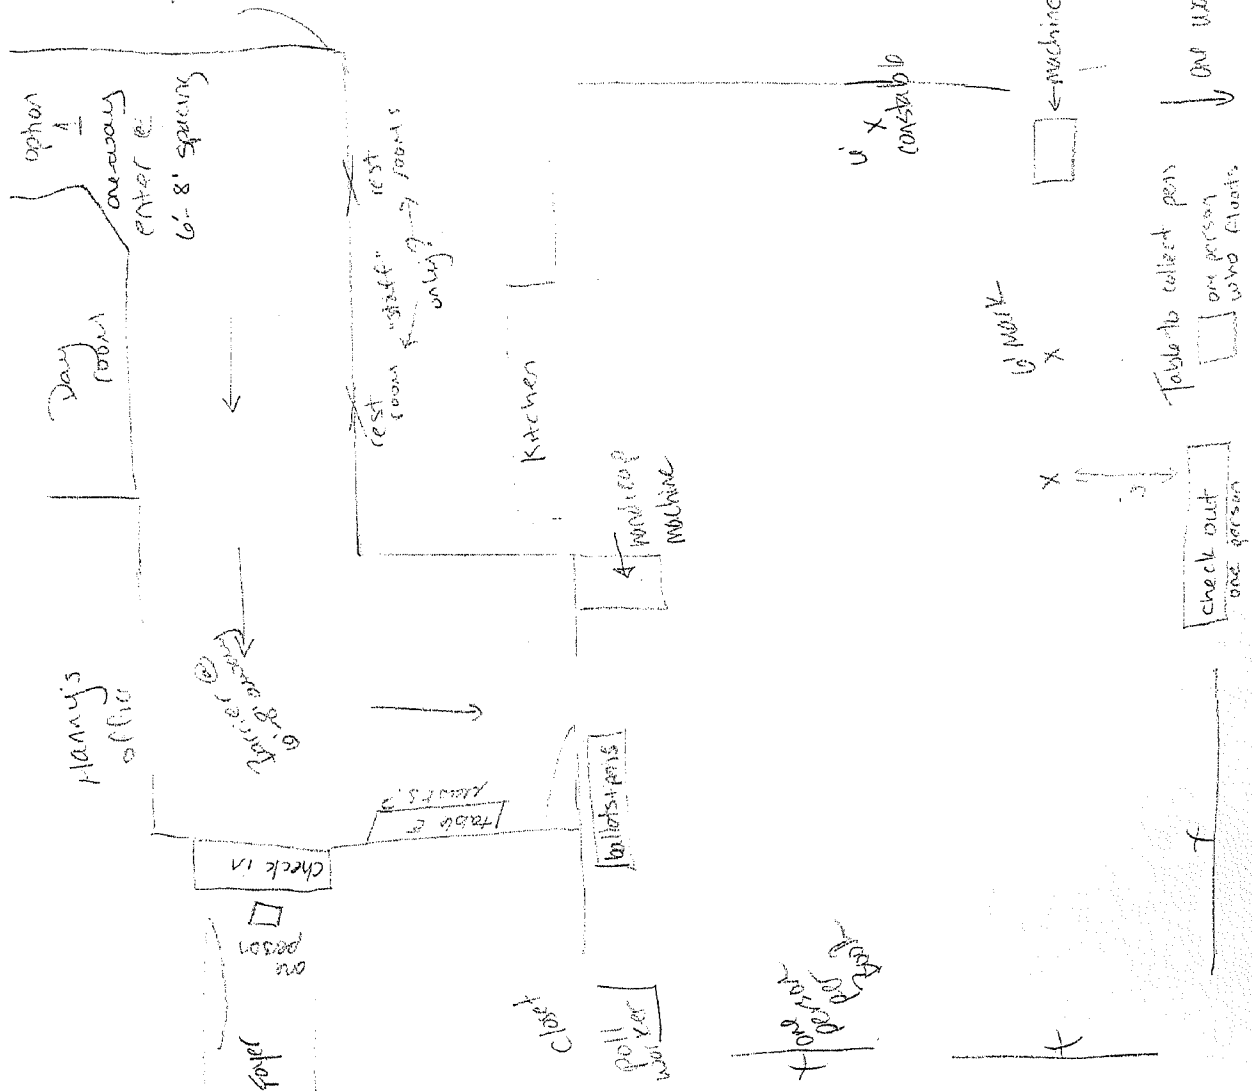

- Truck + ambulance bay
- option 2 for rain
- more trucks out for more staging space

- one poll worker checks out / on 'hands out'
- ballot + pens. OK to bring a pen/pencil just not red
- stagger which ballots can be used
- one person checks out / one cleans pens + puts back
- one person dedicated to wipe down of ballots between voters

one way out / have hand sanitizer on the way out