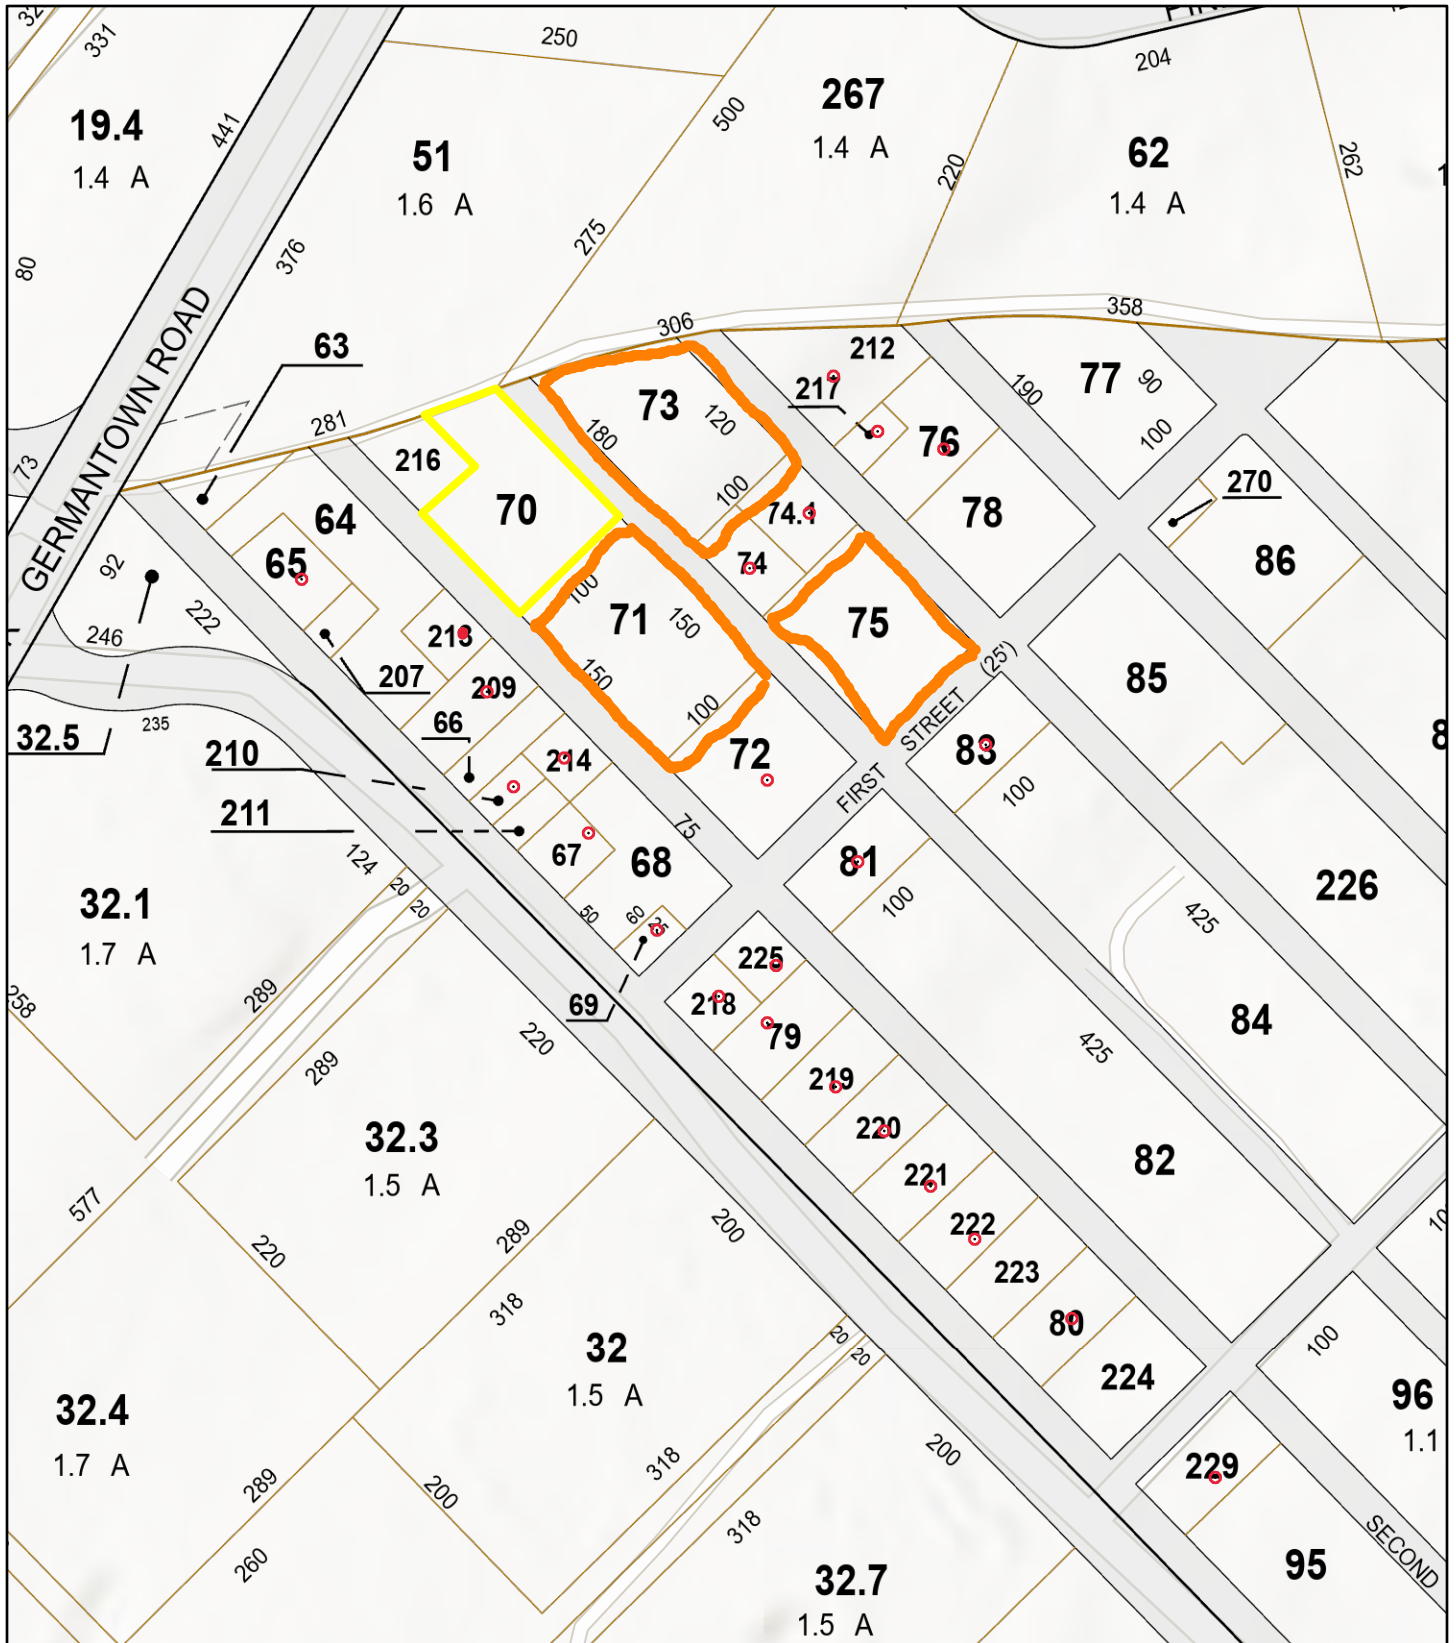

West Tisbury, MA

1 inch = 142 Feet

www.cai-tech.com

April 29, 2024

Data shown on this map is provided for planning and informational purposes only. The municipality and CAI Technologies are not responsible for any use for other purposes or misuse or misrepresentation of this map.