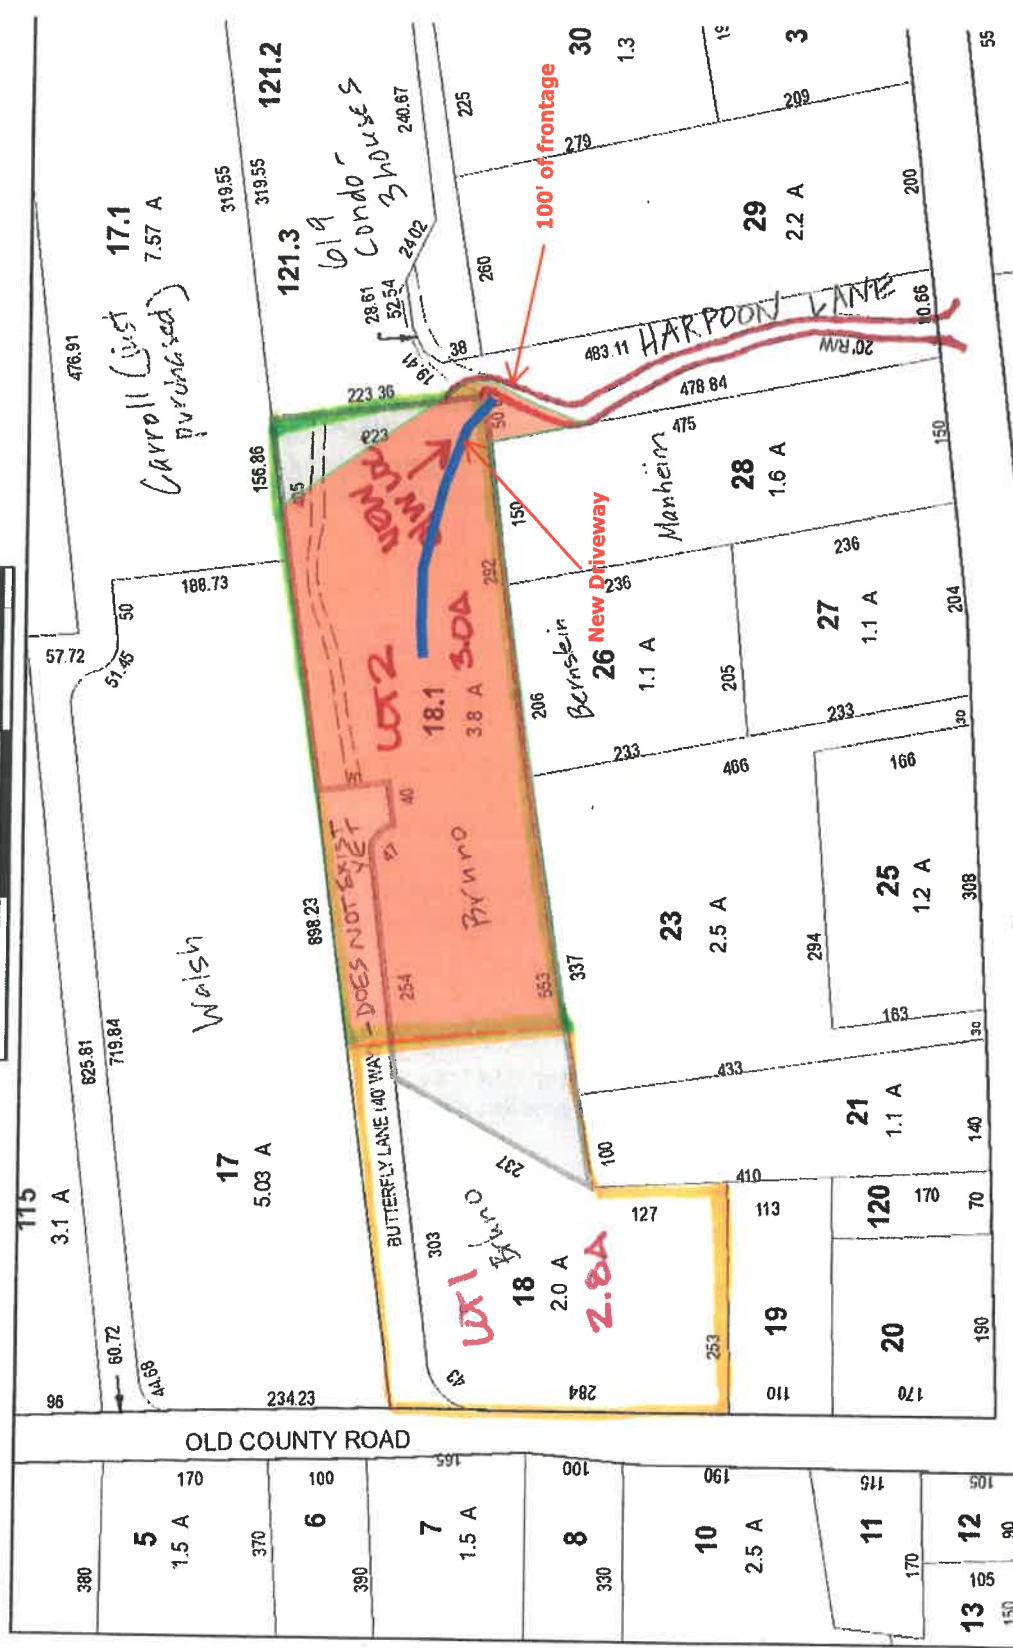

West Tisbury, MA

May 17, 2019

1 inch = 165 Feet

www.cai-tech.cc

Data shown on this map is provided for planning and informational purposes only. The municipality and CAI Technologies are not responsible for any use for other purposes or misuse or misrepresentation of this map.