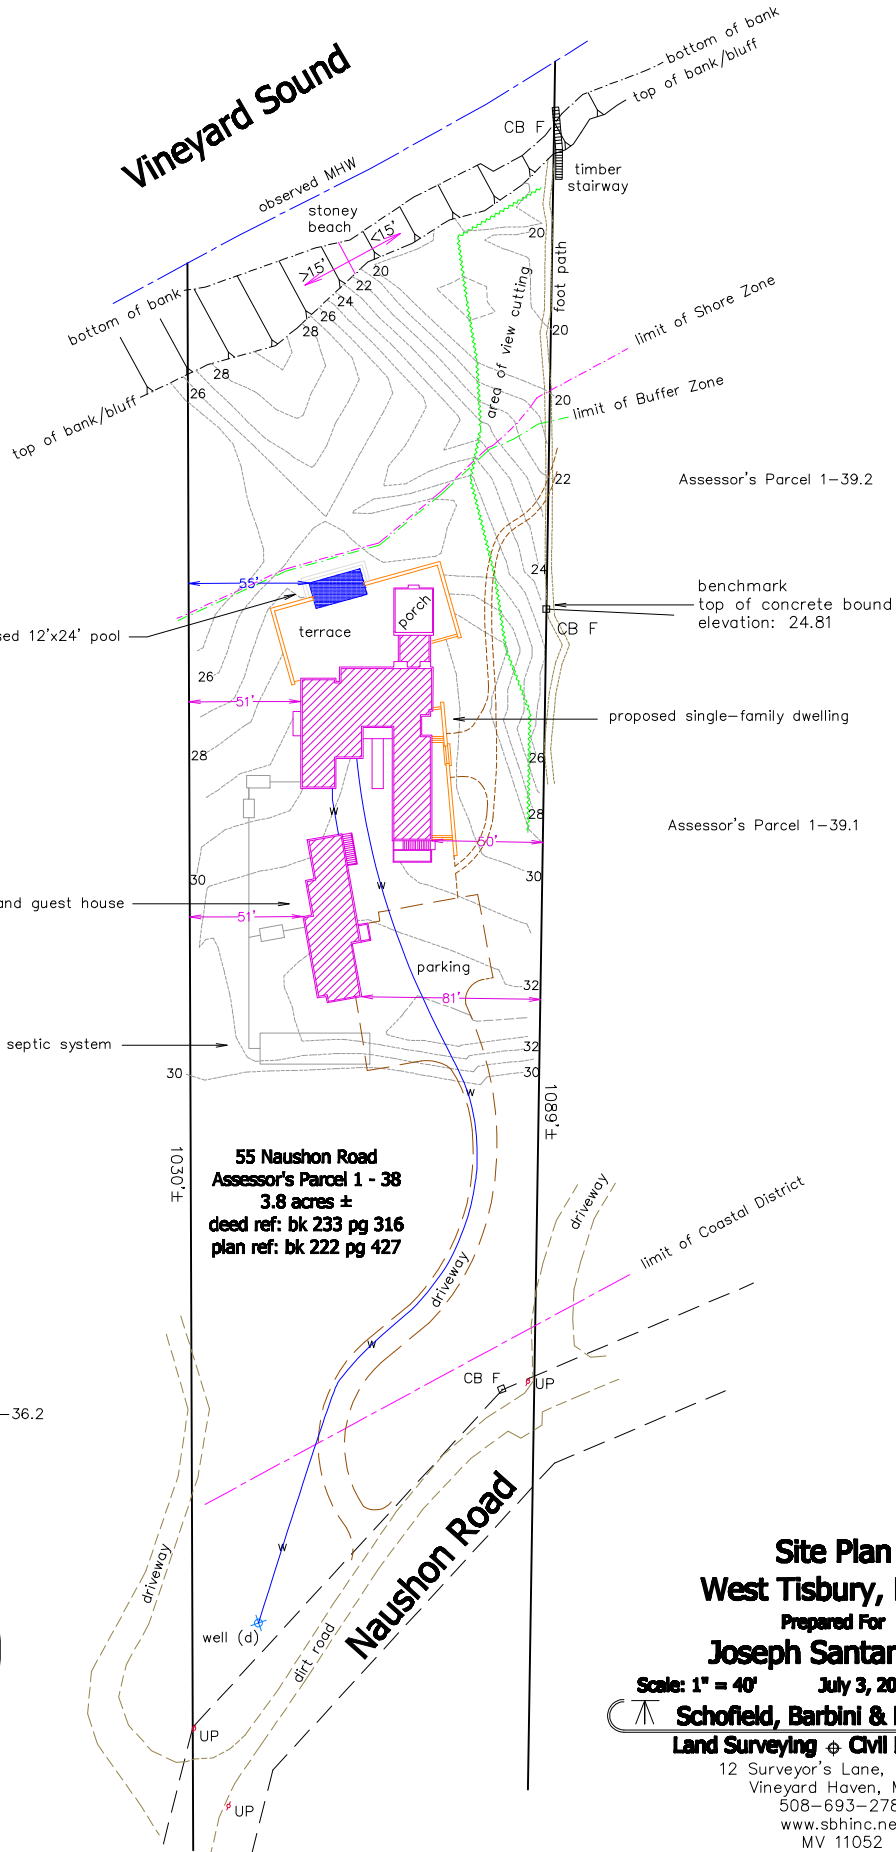

Vineyard Sound

Locus Map no scale

Site Plan  
West Tisbury, Mass.

Prepared For

Joseph Santangelo

Scale: 1" = 40' July 3, 2020 (Jan 5, 2021)

Schofield, Barbini & Hoehn Inc.  
Land Surveying & Civil Engineering