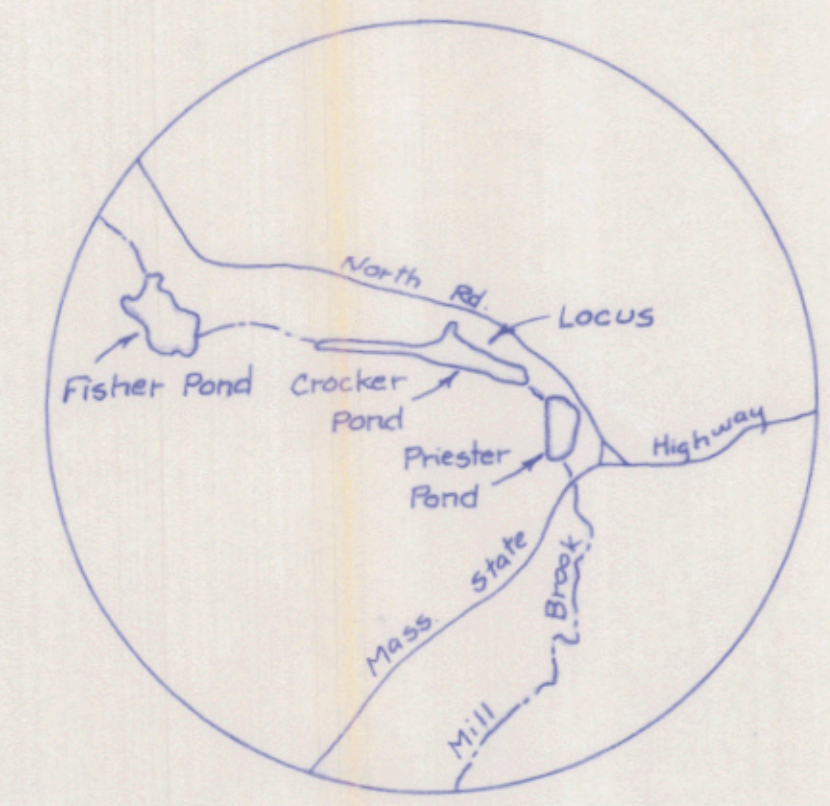

FILE

Plan of Land in
West Tisbury, Mass.
prepared for
Dianne O'Neal
December 26, 1996 Scale 1in. = 30ft.
Vineyard Land Surveying, Inc.
Box 421 State Road
West Tisbury, Massachusetts 02575-0421
phone (508) 693-3774
fax (508) 693-8575

Glenn F. Provost
12-30-96

O'NEAL
Job 1175