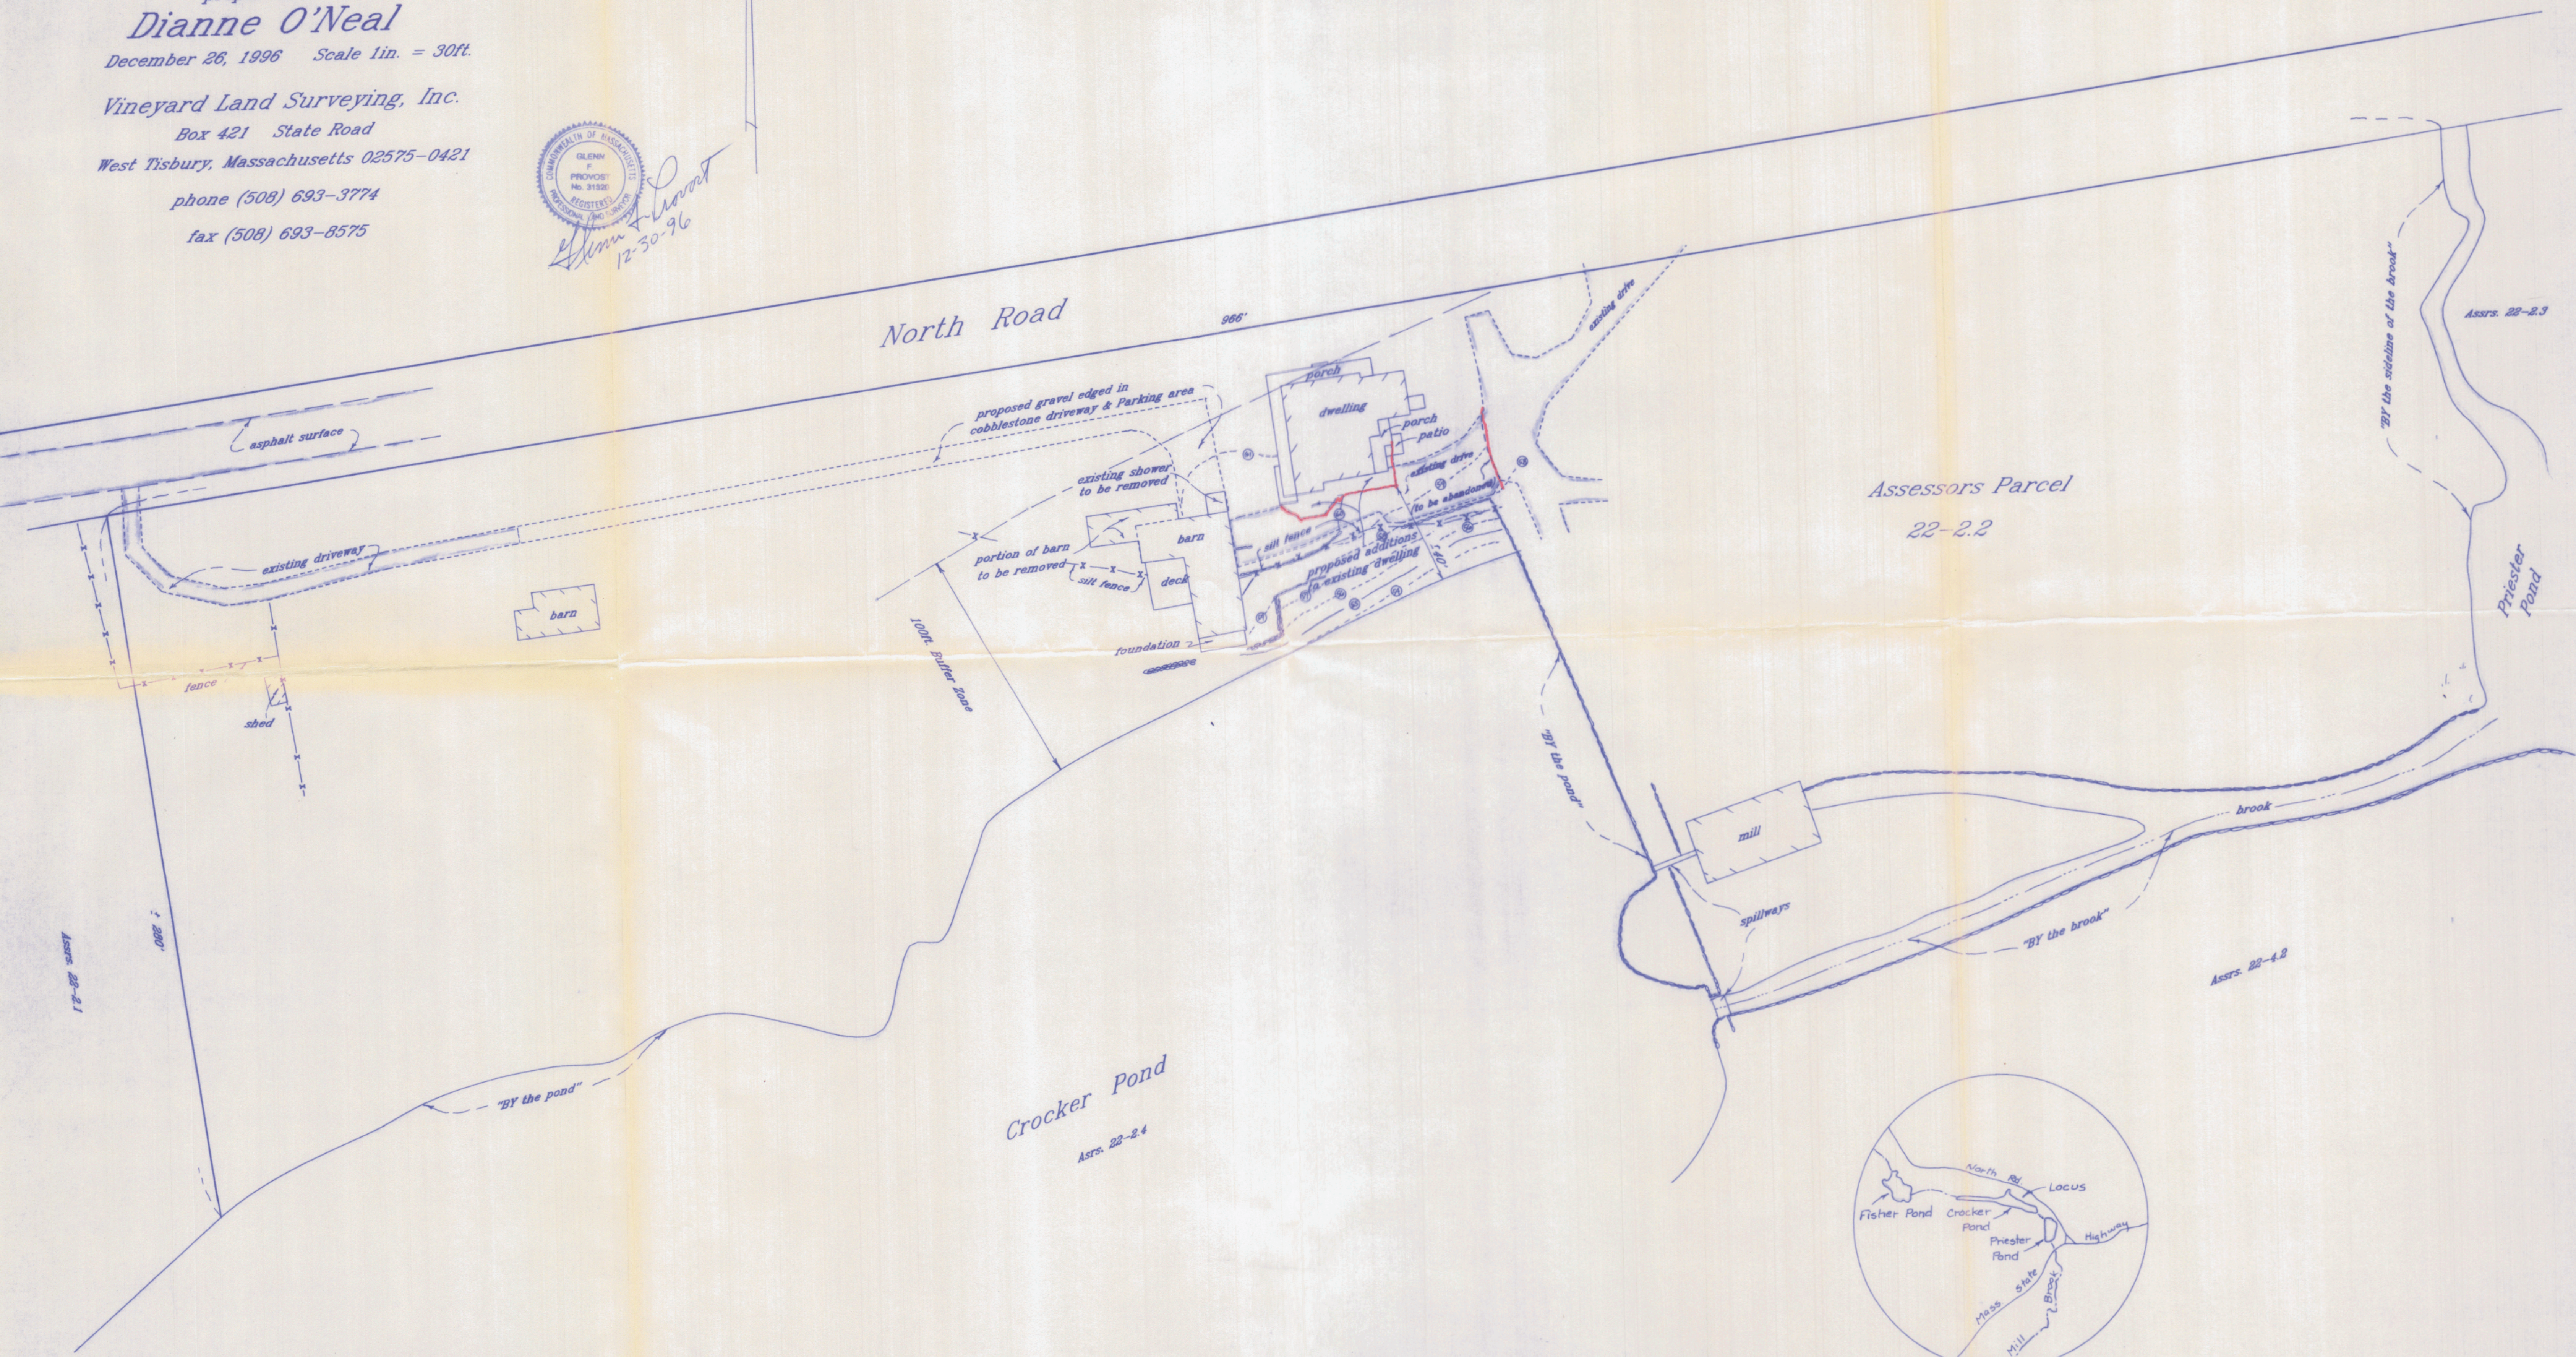

FILE

Plan of Land in
West Tisbury, Mass.
prepared for
Dianne O'Neal
December 26, 1996 Scale 1in. = 30ft.
Vineyard Land Surveying, Inc.
Box 421 State Road
West Tisbury, Massachusetts 02575-0421
phone (508) 693-3774
fax (508) 693-8575

Glenn F. Provost
12-30-96

O'NEAL
Job 1175