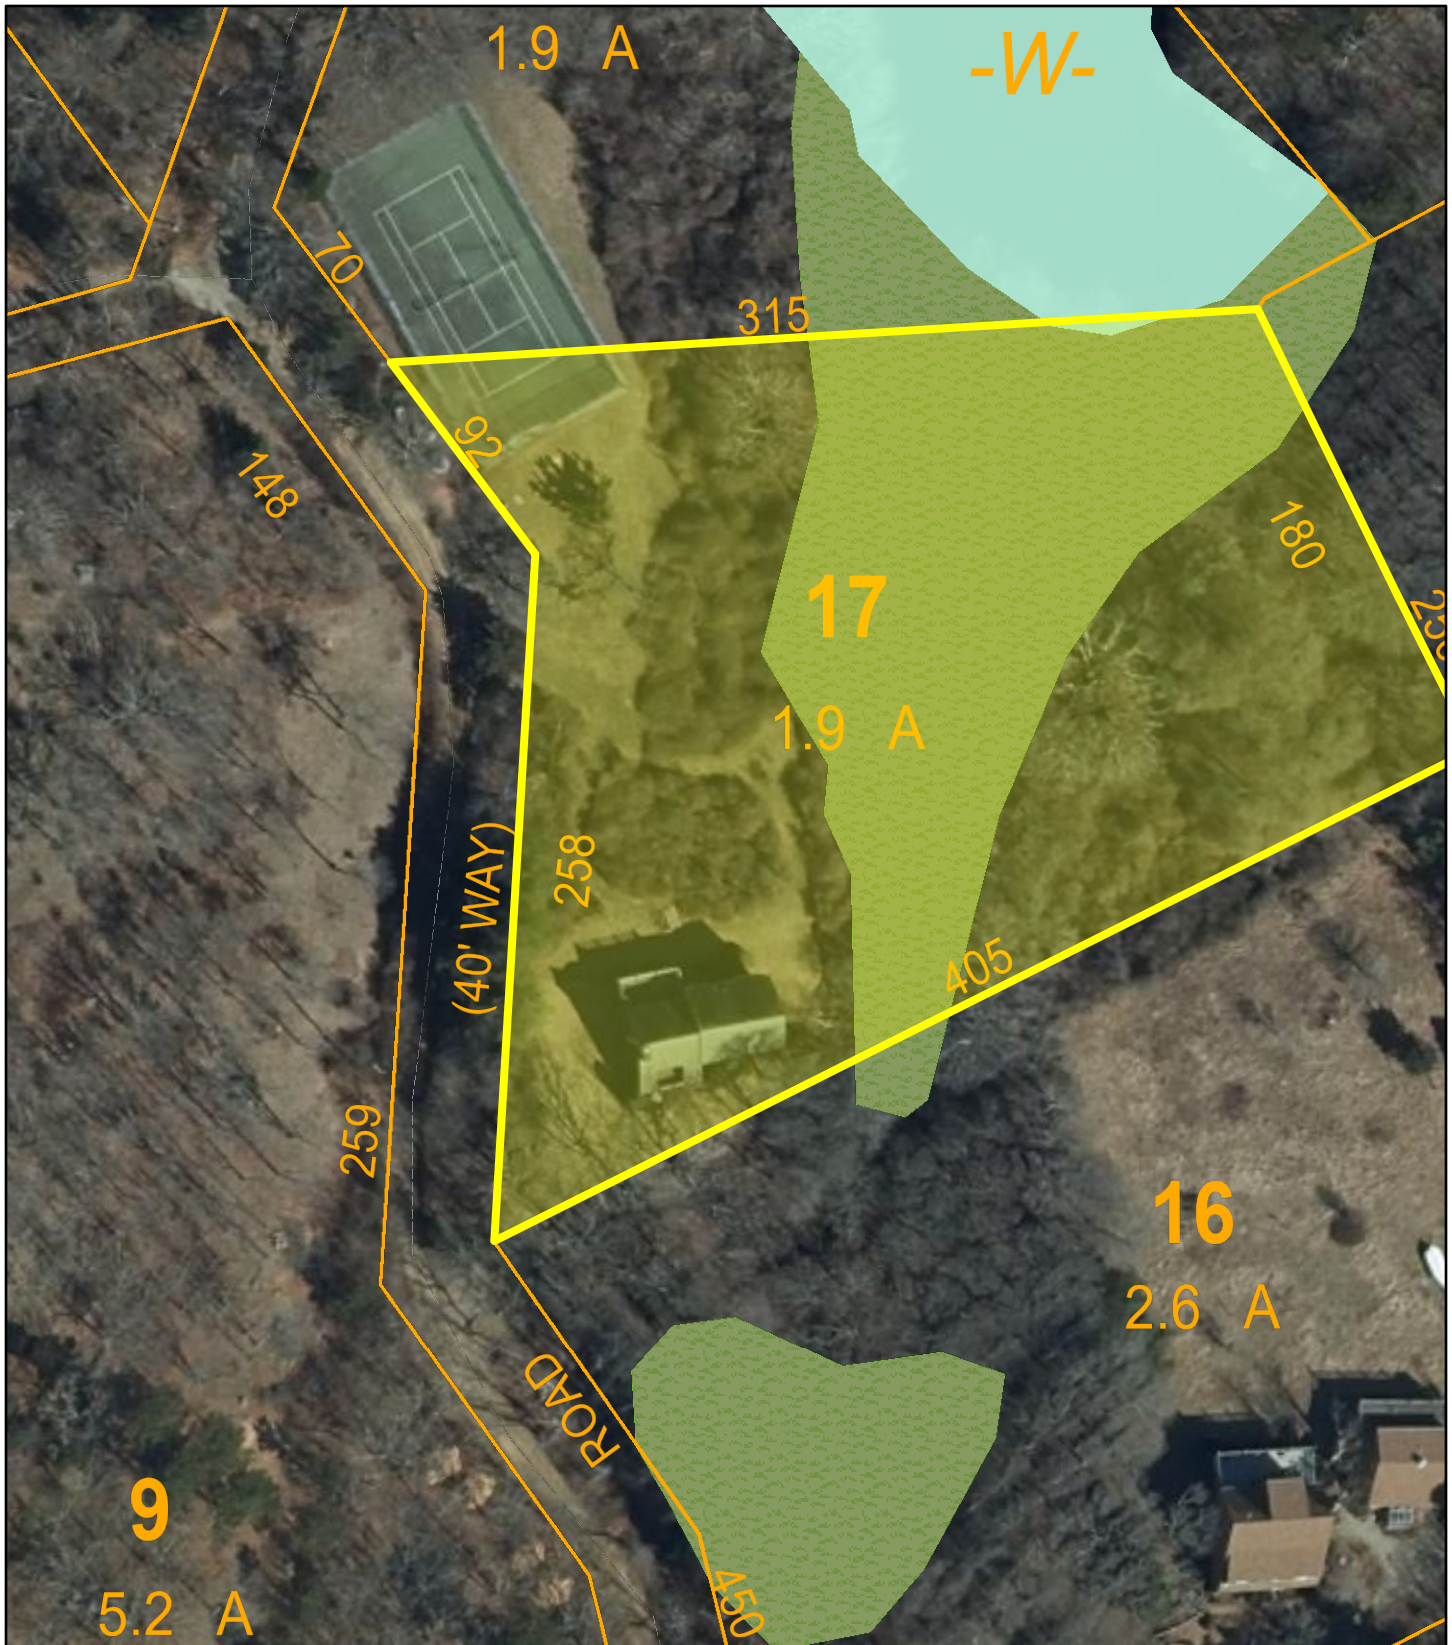

# Map 1 Lot 17

West Tisbury, MA

1 inch = 70 Feet

[www.cai-tech.com](http://www.cai-tech.com)

August 3, 2023

Data shown on this map is provided for planning and informational purposes only. The municipality and CAI Technologies are not responsible for any use for other purposes or misuse or misrepresentation of this map.