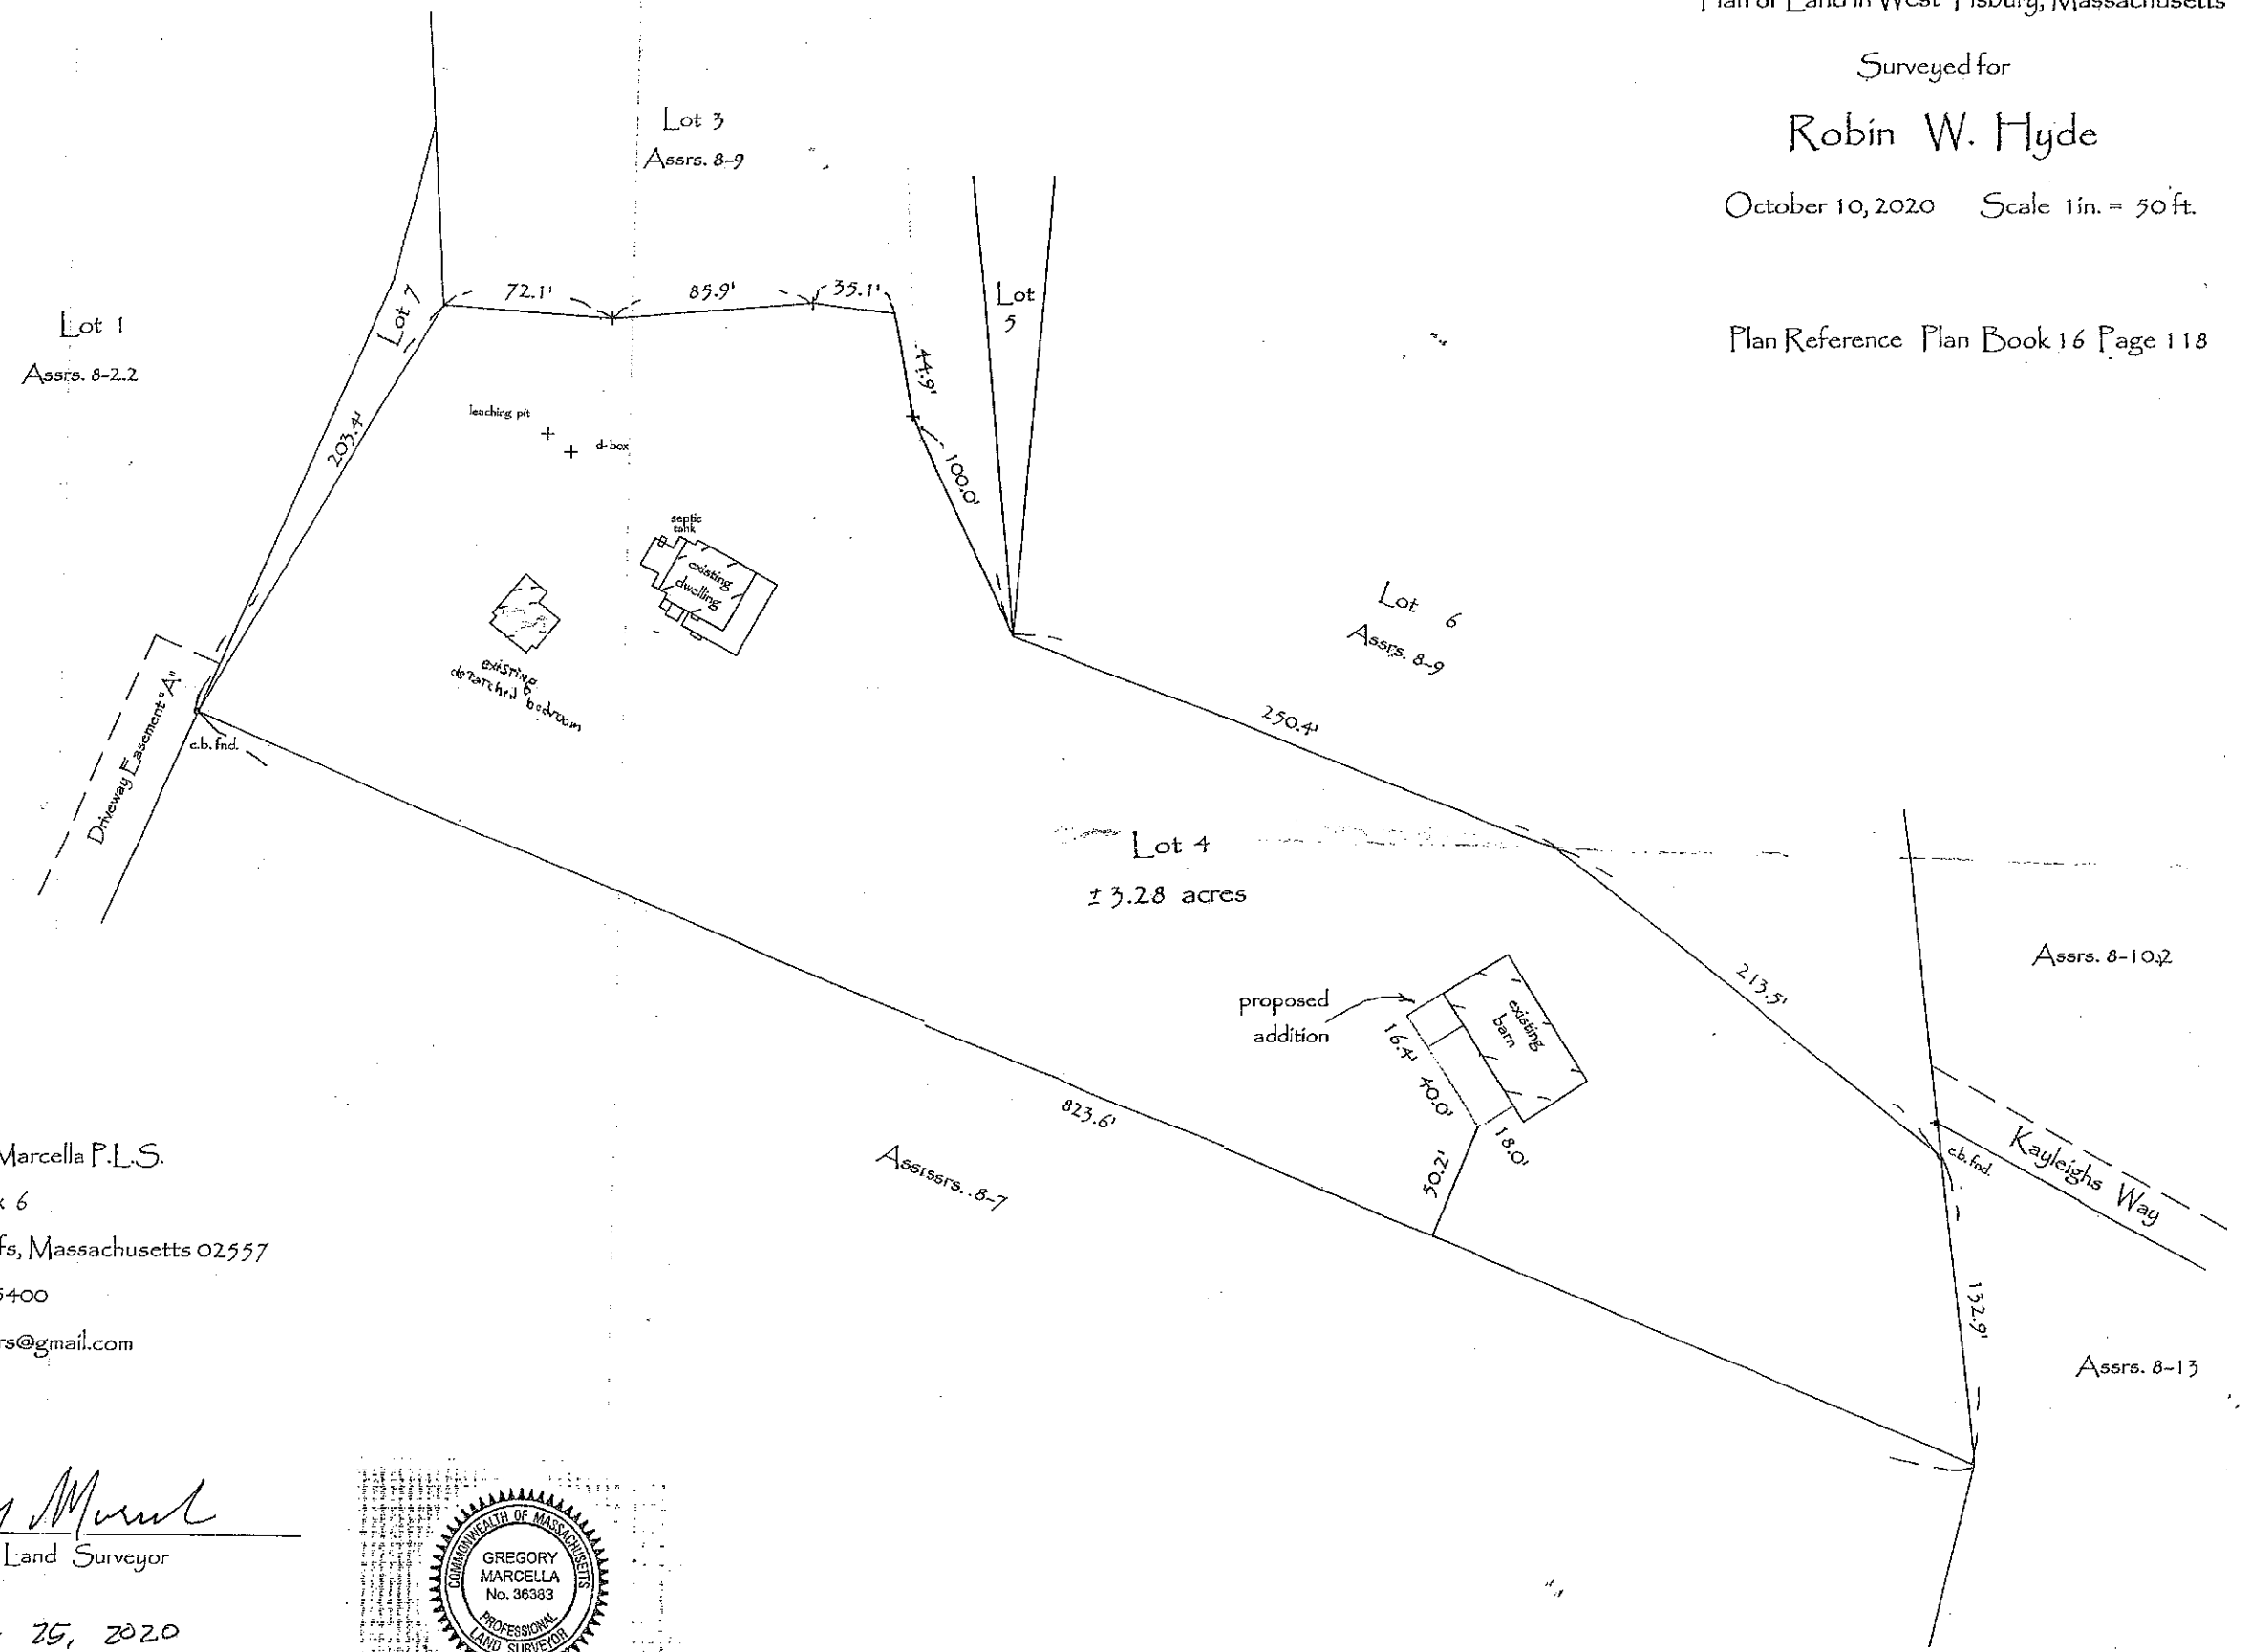

Plan of Land in West Tisbury, Massachusetts

Surveyed for

Robin W. Hyde

October 10, 2020 Scale 1 in. = 50 ft.

Plan Reference Plan Book 16 Page 118

Gregory Marcella P.L.S.
 P.O. Box 6
 Oak Bluffs, Massachusetts 02557
 774-521-5400
 mvsurveyors@gmail.com