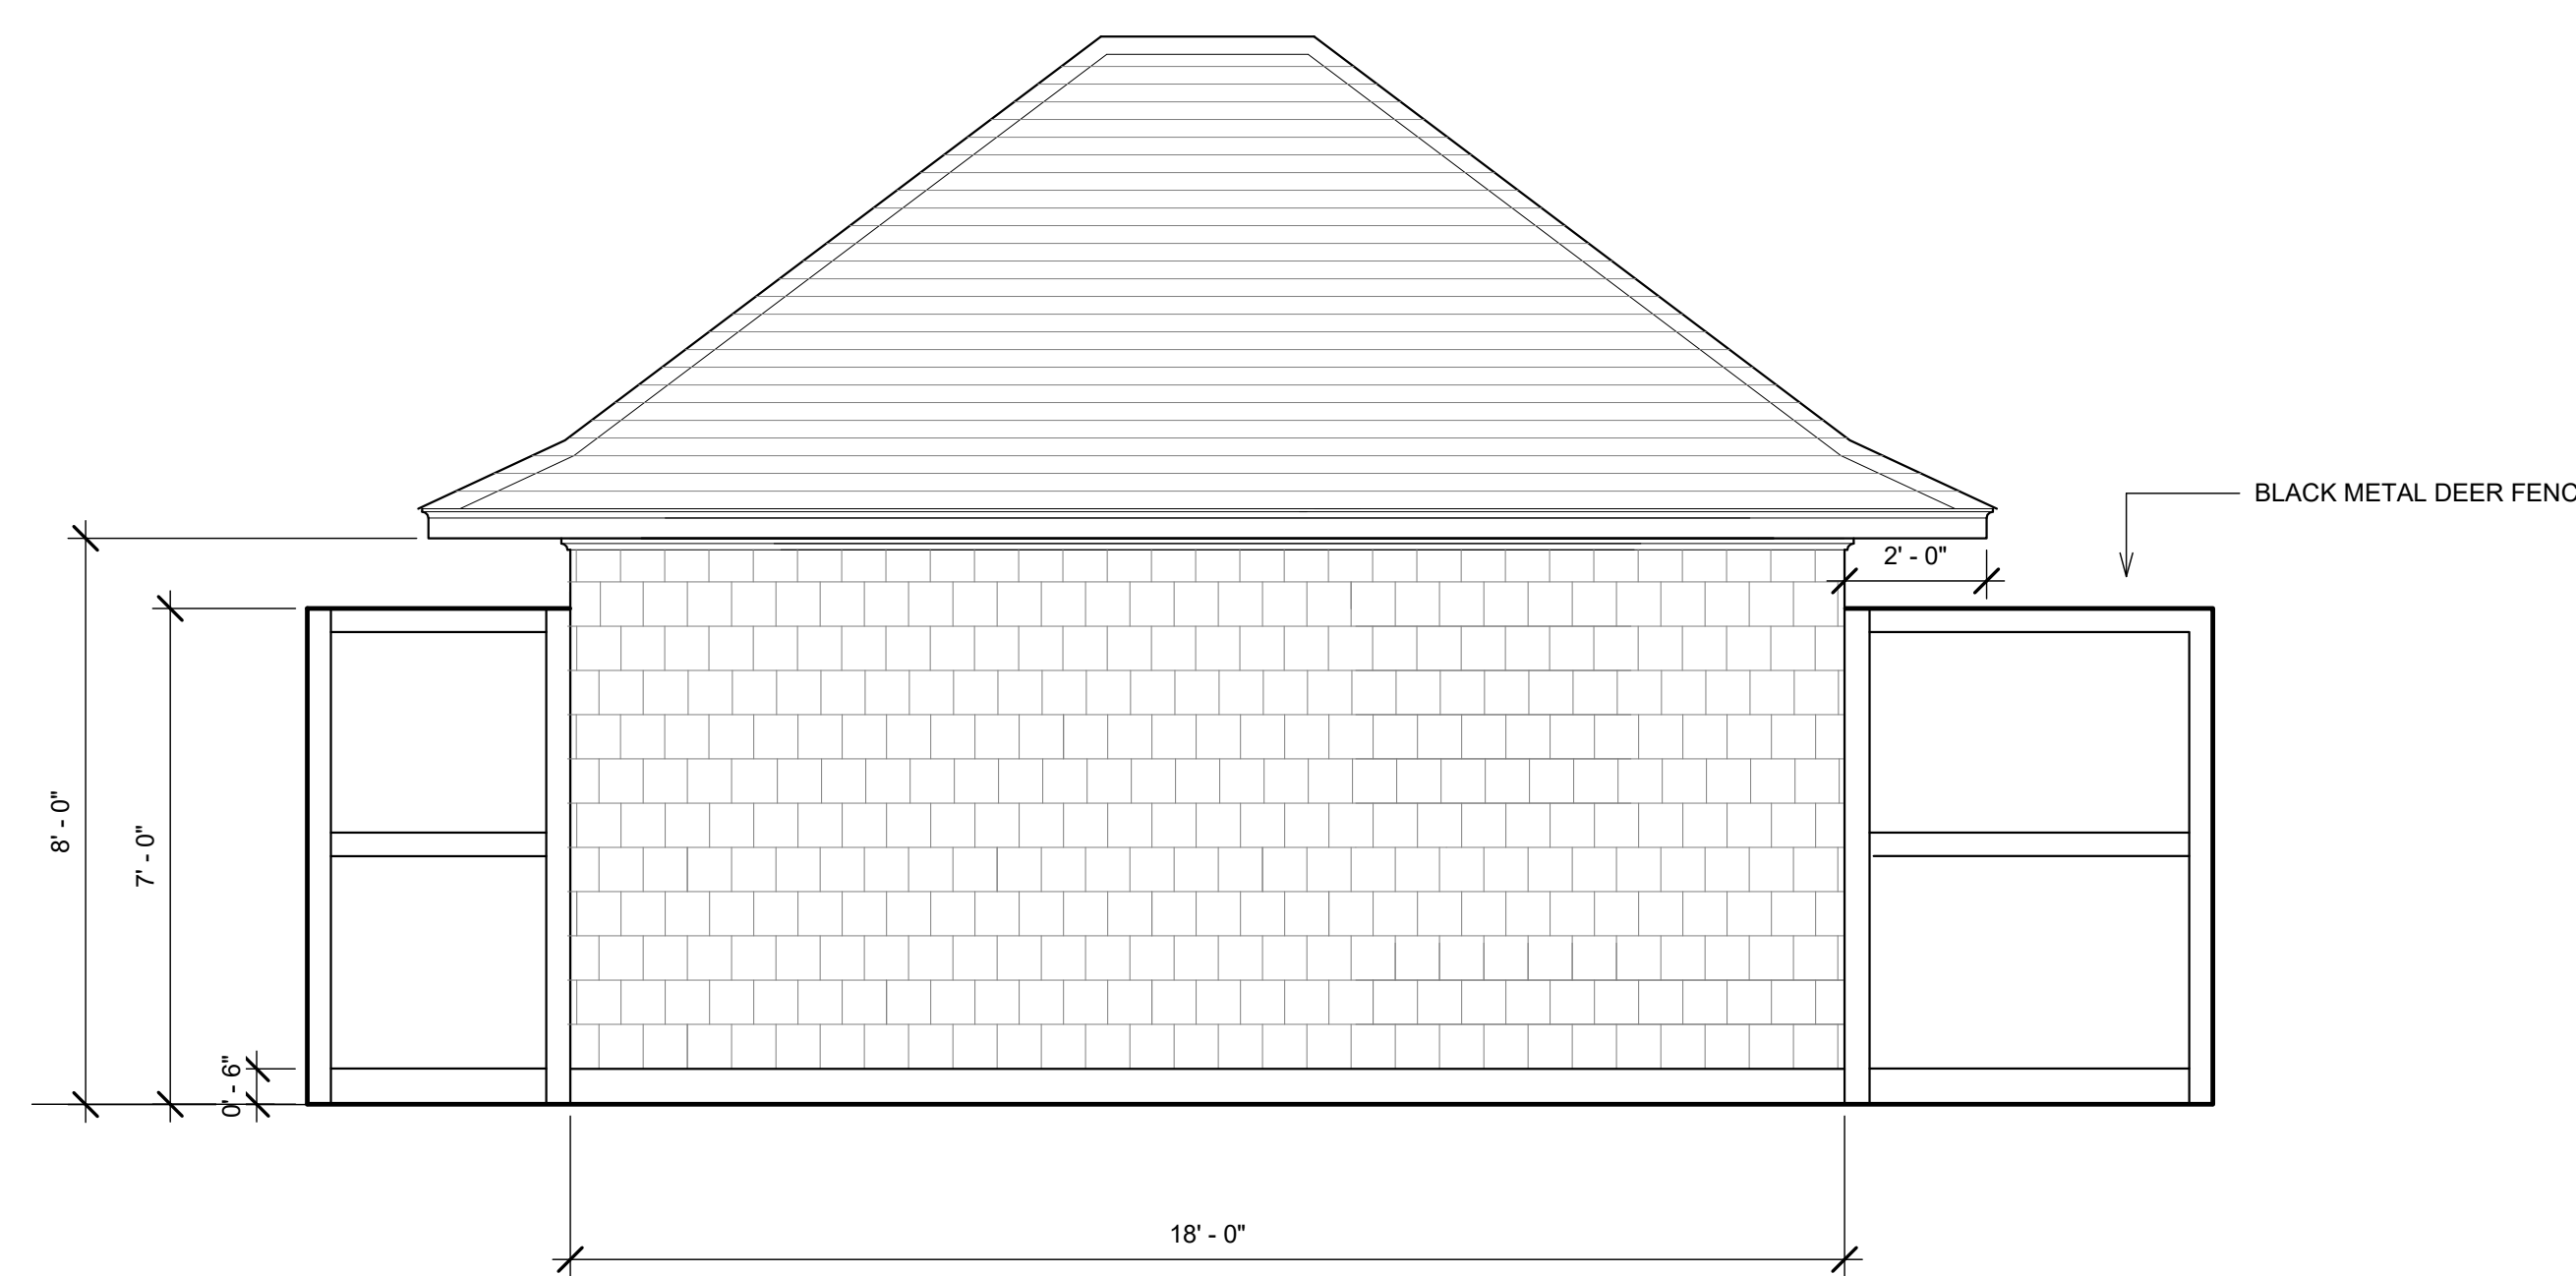

1 NORTH ELEVATION
 3/8" = 1'-0"

4 SOUTH ELEVATION
 3/8" = 1'-0"

2 WEST ELEVATION
 3/8" = 1'-0"

3 EAST ELEVATION
 3/8" = 1'-0"

No.	Description	Date

CARNEY RESIDENCE

80 Plum Rd West Tisbury MA

EXTERIOR ELEVATIONS

Project Number	Project Number
Date	10/17/2023
Drawn By	KBL
Checked By	Checker

A101

Scale	3/8" = 1'-0"
-------	--------------

10/17/2023 9:10:36 AM