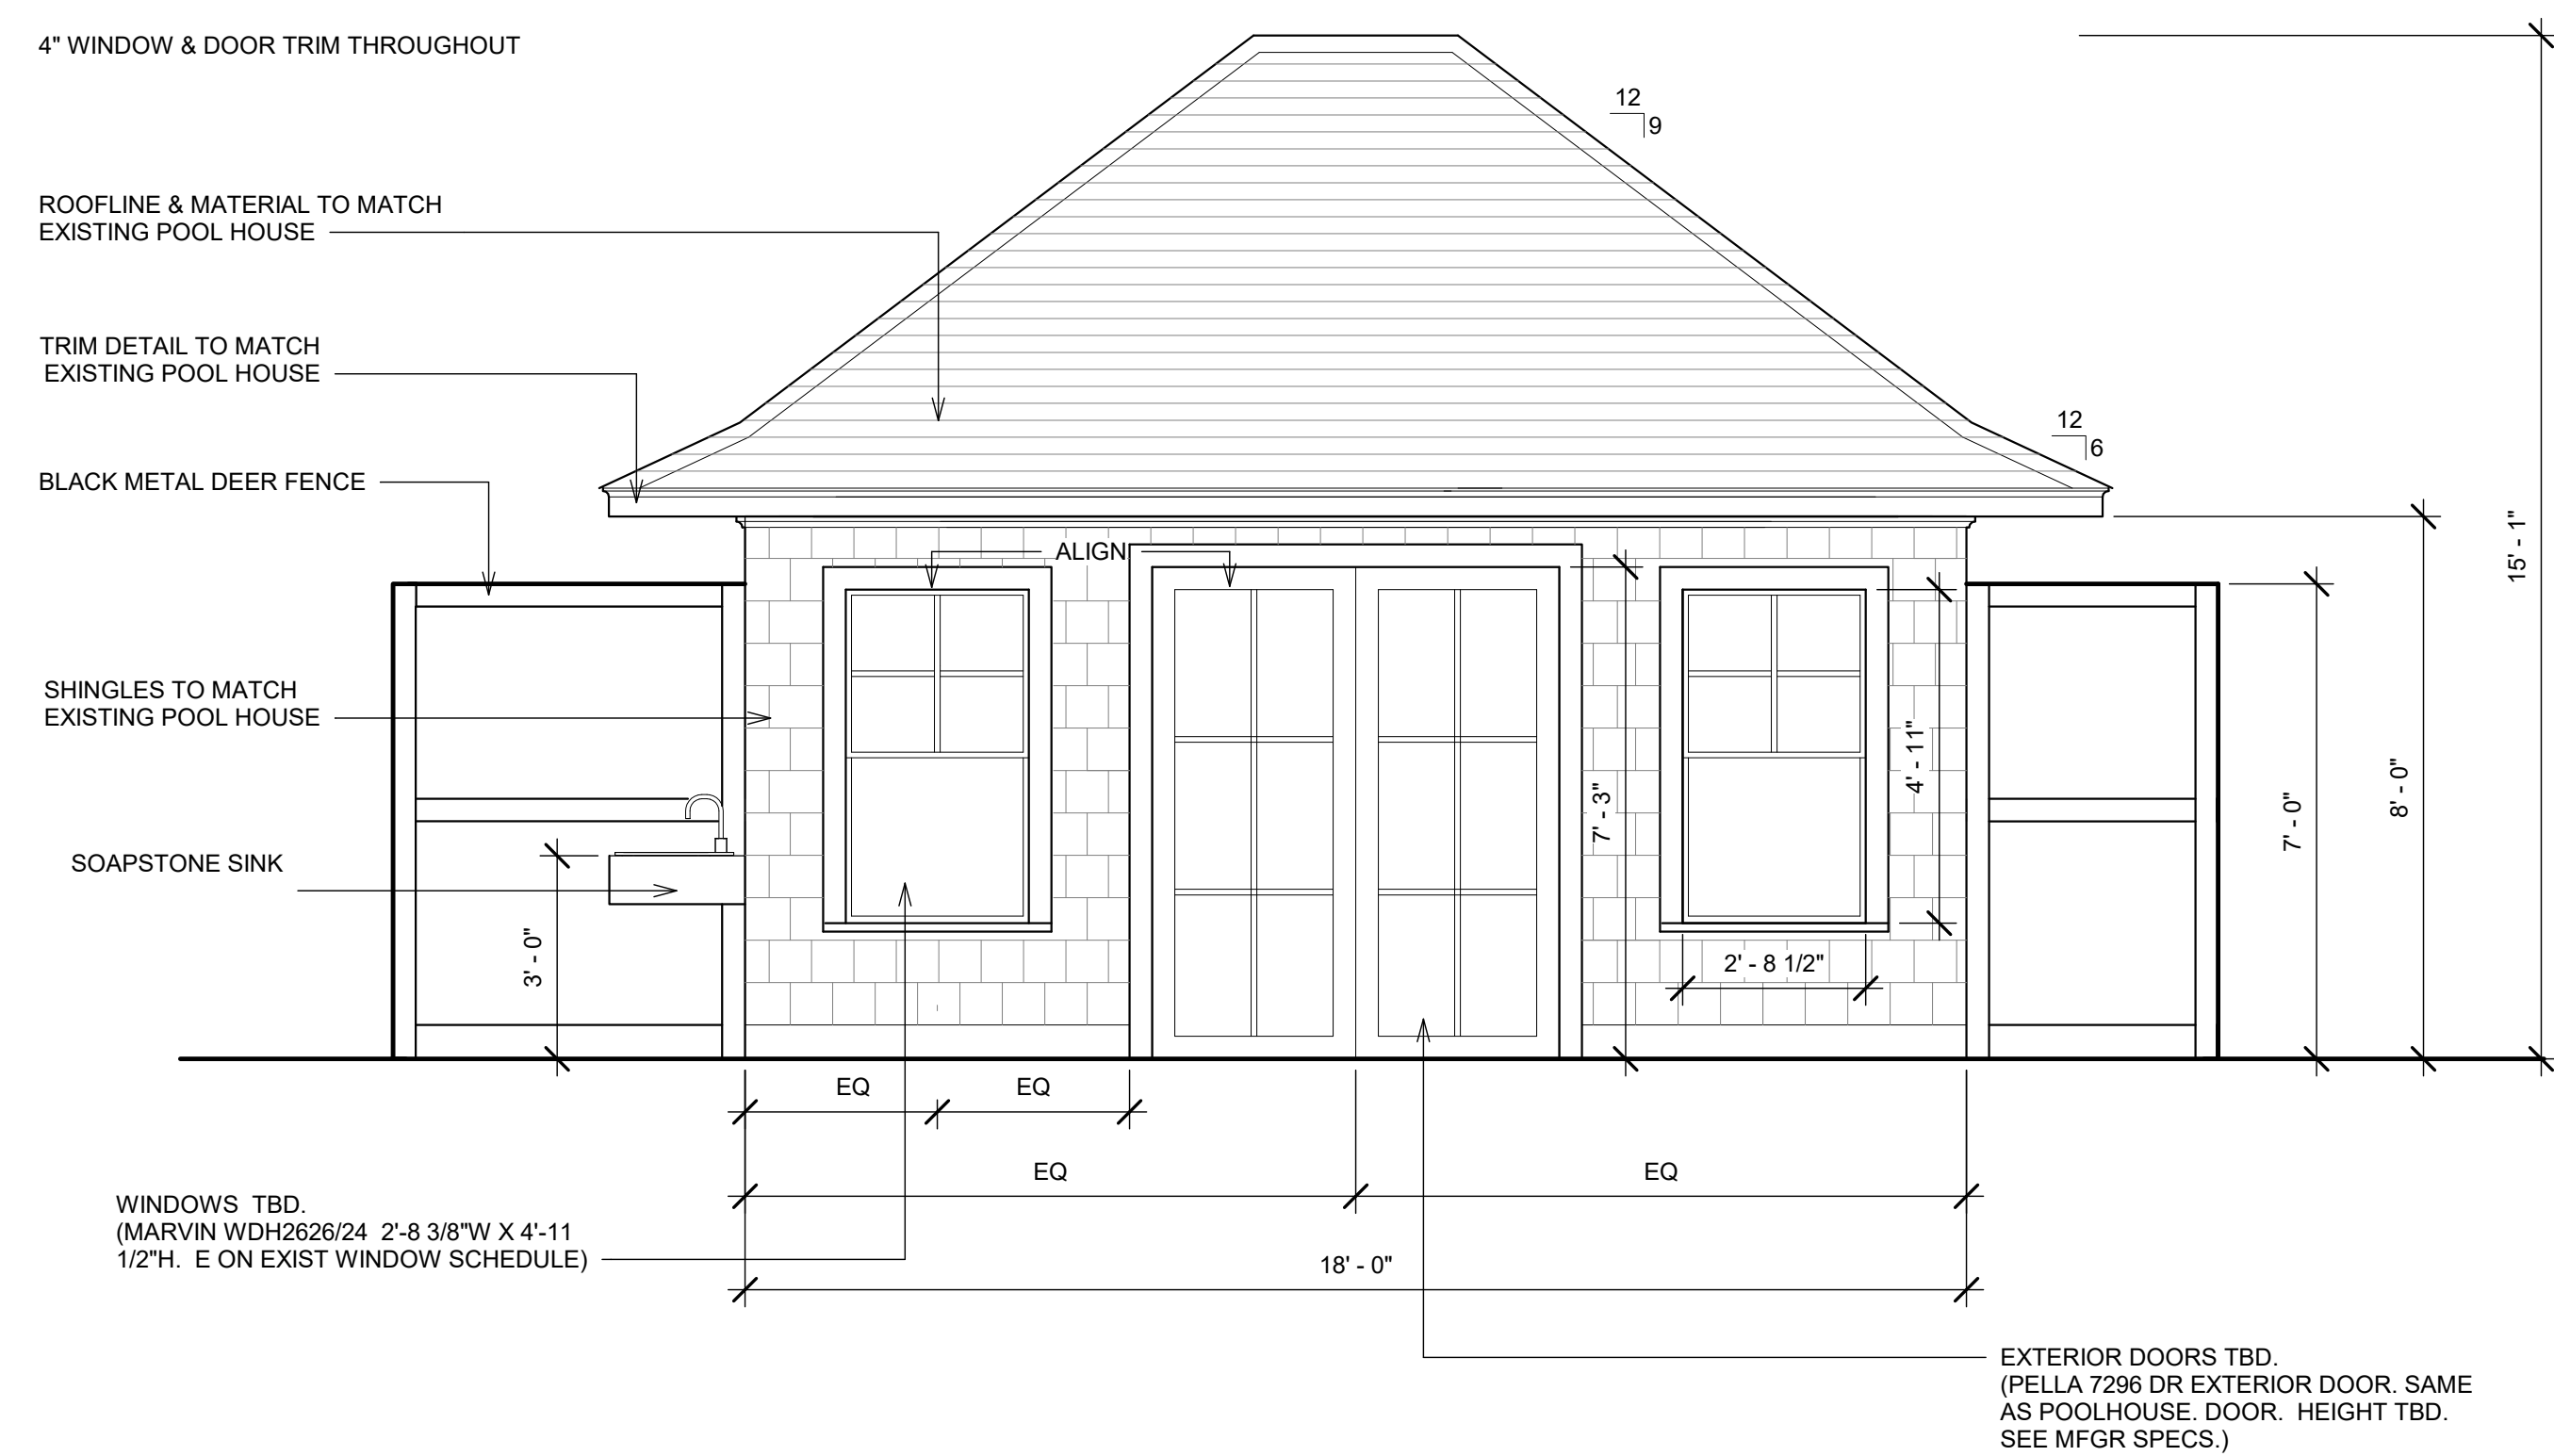

1 NORTH ELEVATION
 3/8" = 1'-0"

4 SOUTH ELEVATION
 3/8" = 1'-0"

2 WEST ELEVATION
 3/8" = 1'-0"

3 EAST ELEVATION
 3/8" = 1'-0"

No.	Description	Date

CARNEY RESIDENCE

80 Plum Rd West Tisbury MA

EXTERIOR ELEVATIONS

Project Number	Project Number
Date	10/17/2023
Drawn By	KBL
Checked By	Checker

A101

Scale	3/8" = 1'-0"
-------	--------------

10/17/2023 9:10:36 AM