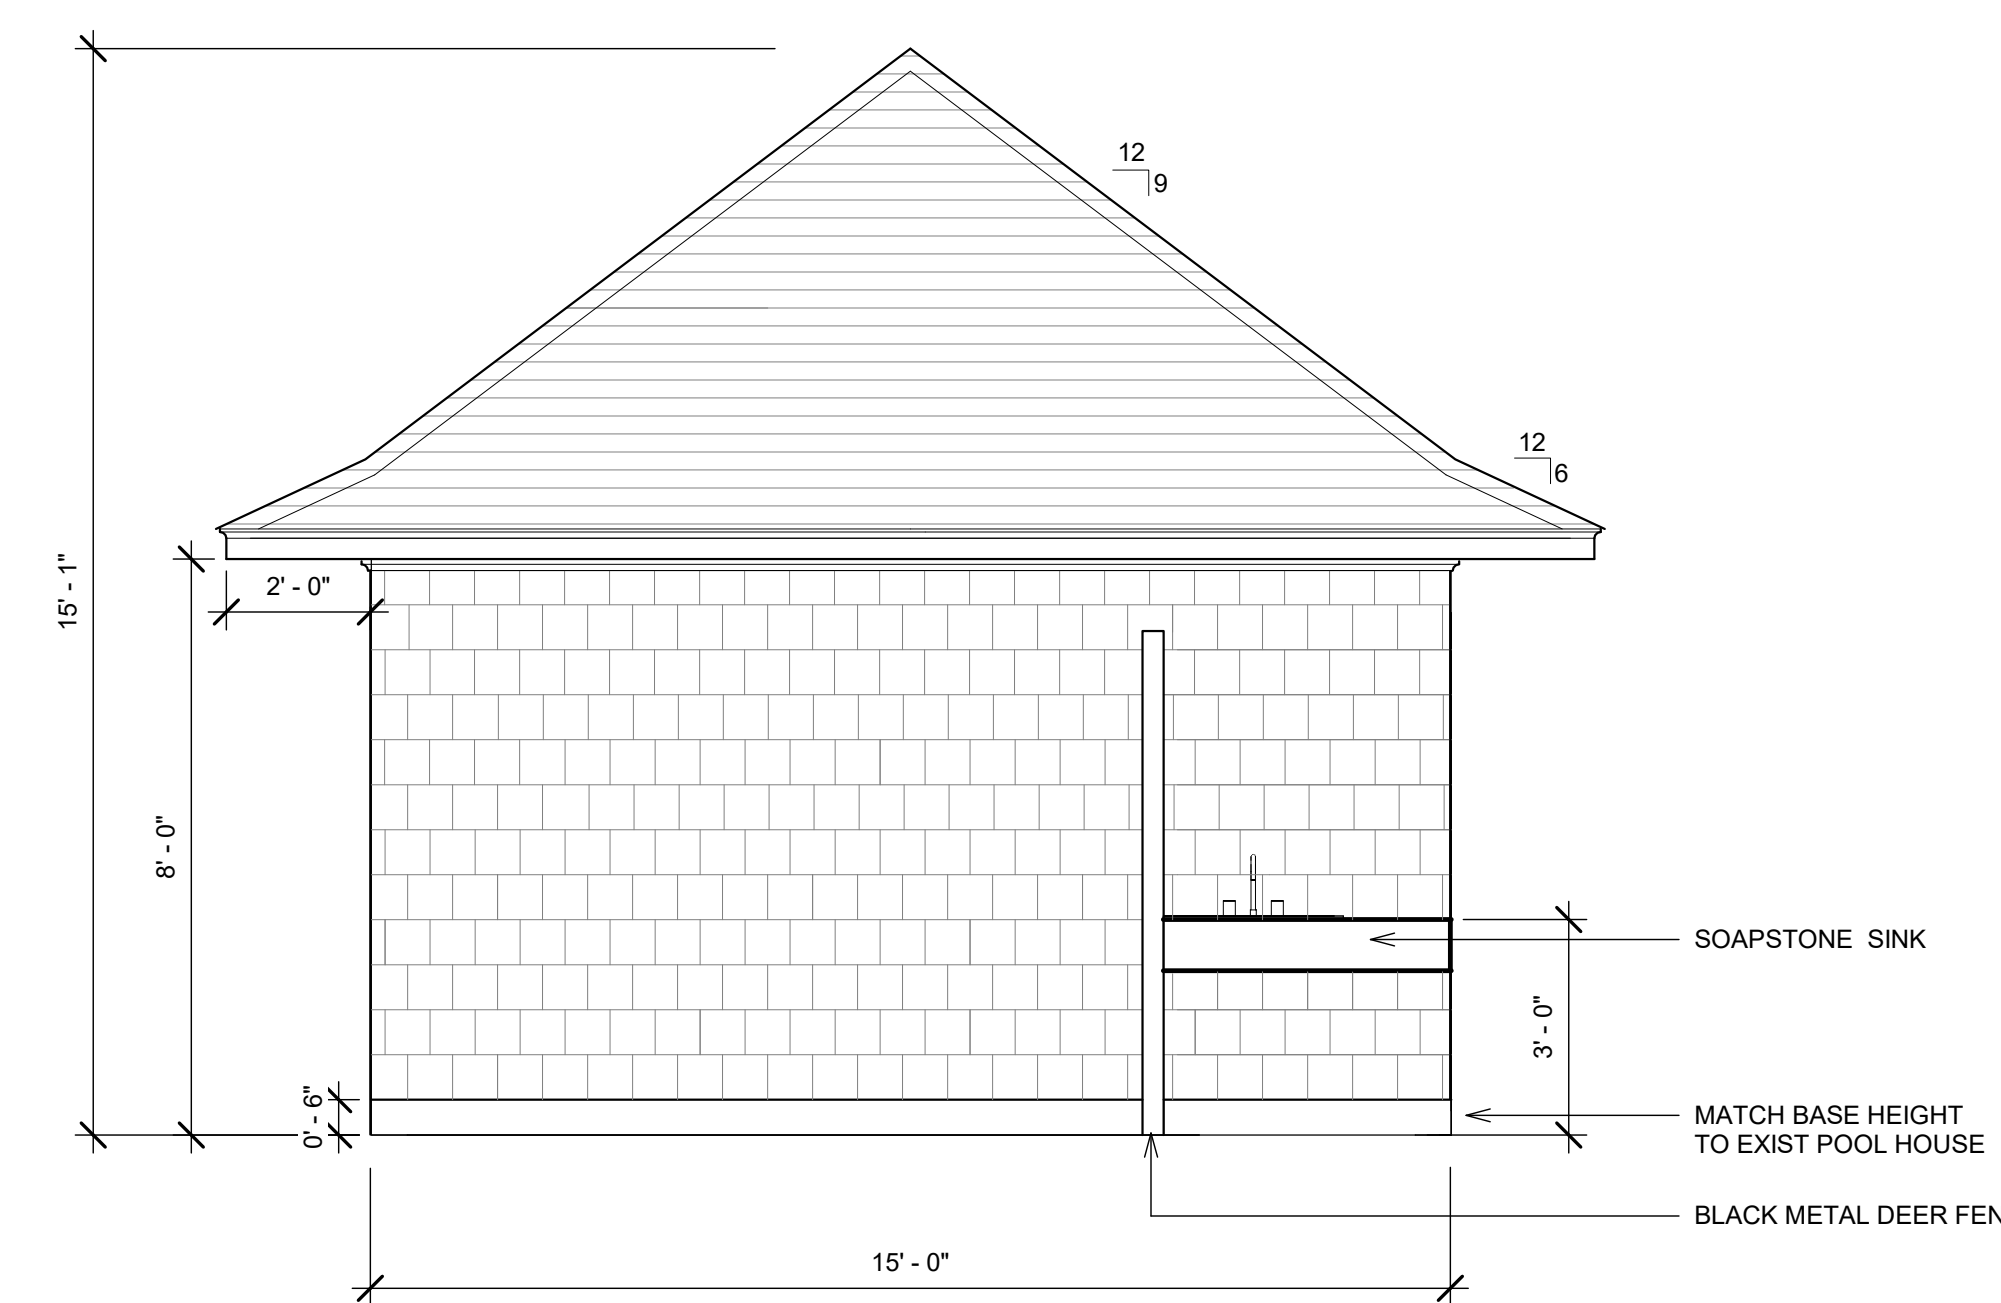

1 NORTH ELEVATION
 3/8" = 1'-0"

4 SOUTH ELEVATION
 3/8" = 1'-0"

2 WEST ELEVATION
 3/8" = 1'-0"

3 EAST ELEVATION
 3/8" = 1'-0"

No.	Description	Date

CARNEY RESIDENCE

80 Plum Rd West Tisbury MA

EXTERIOR ELEVATIONS

Project Number	Project Number
Date	10/17/2023
Drawn By	KBL
Checked By	Checker

A101

Scale	3/8" = 1'-0"
-------	--------------

10/17/2023 9:10:36 AM