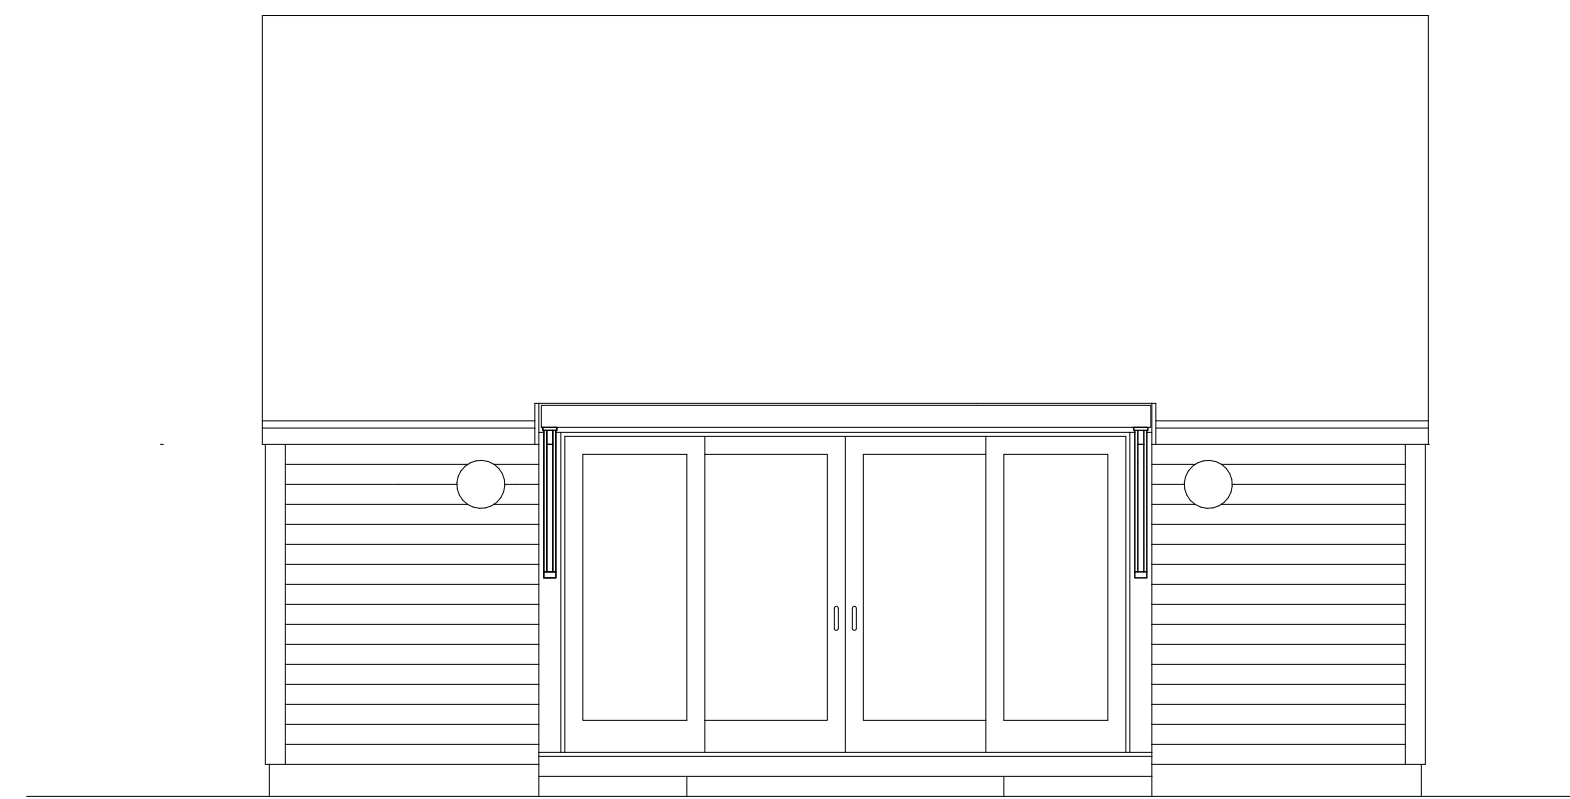

WEST ELEVATION
scale: 1/4" = 1' -0"

NORTH ELEVATION
scale: 1/4" = 1' -0"

EAST ELEVATION
scale: 1/4" = 1' -0"

SOUTH ELEVATION
scale: 1/4" = 1' -0"

DETACHED BEDROOM & STUDIO PLAN
scale: 1/2" = 1' -0"

544 S.F. NET 576 S.F. GROSS