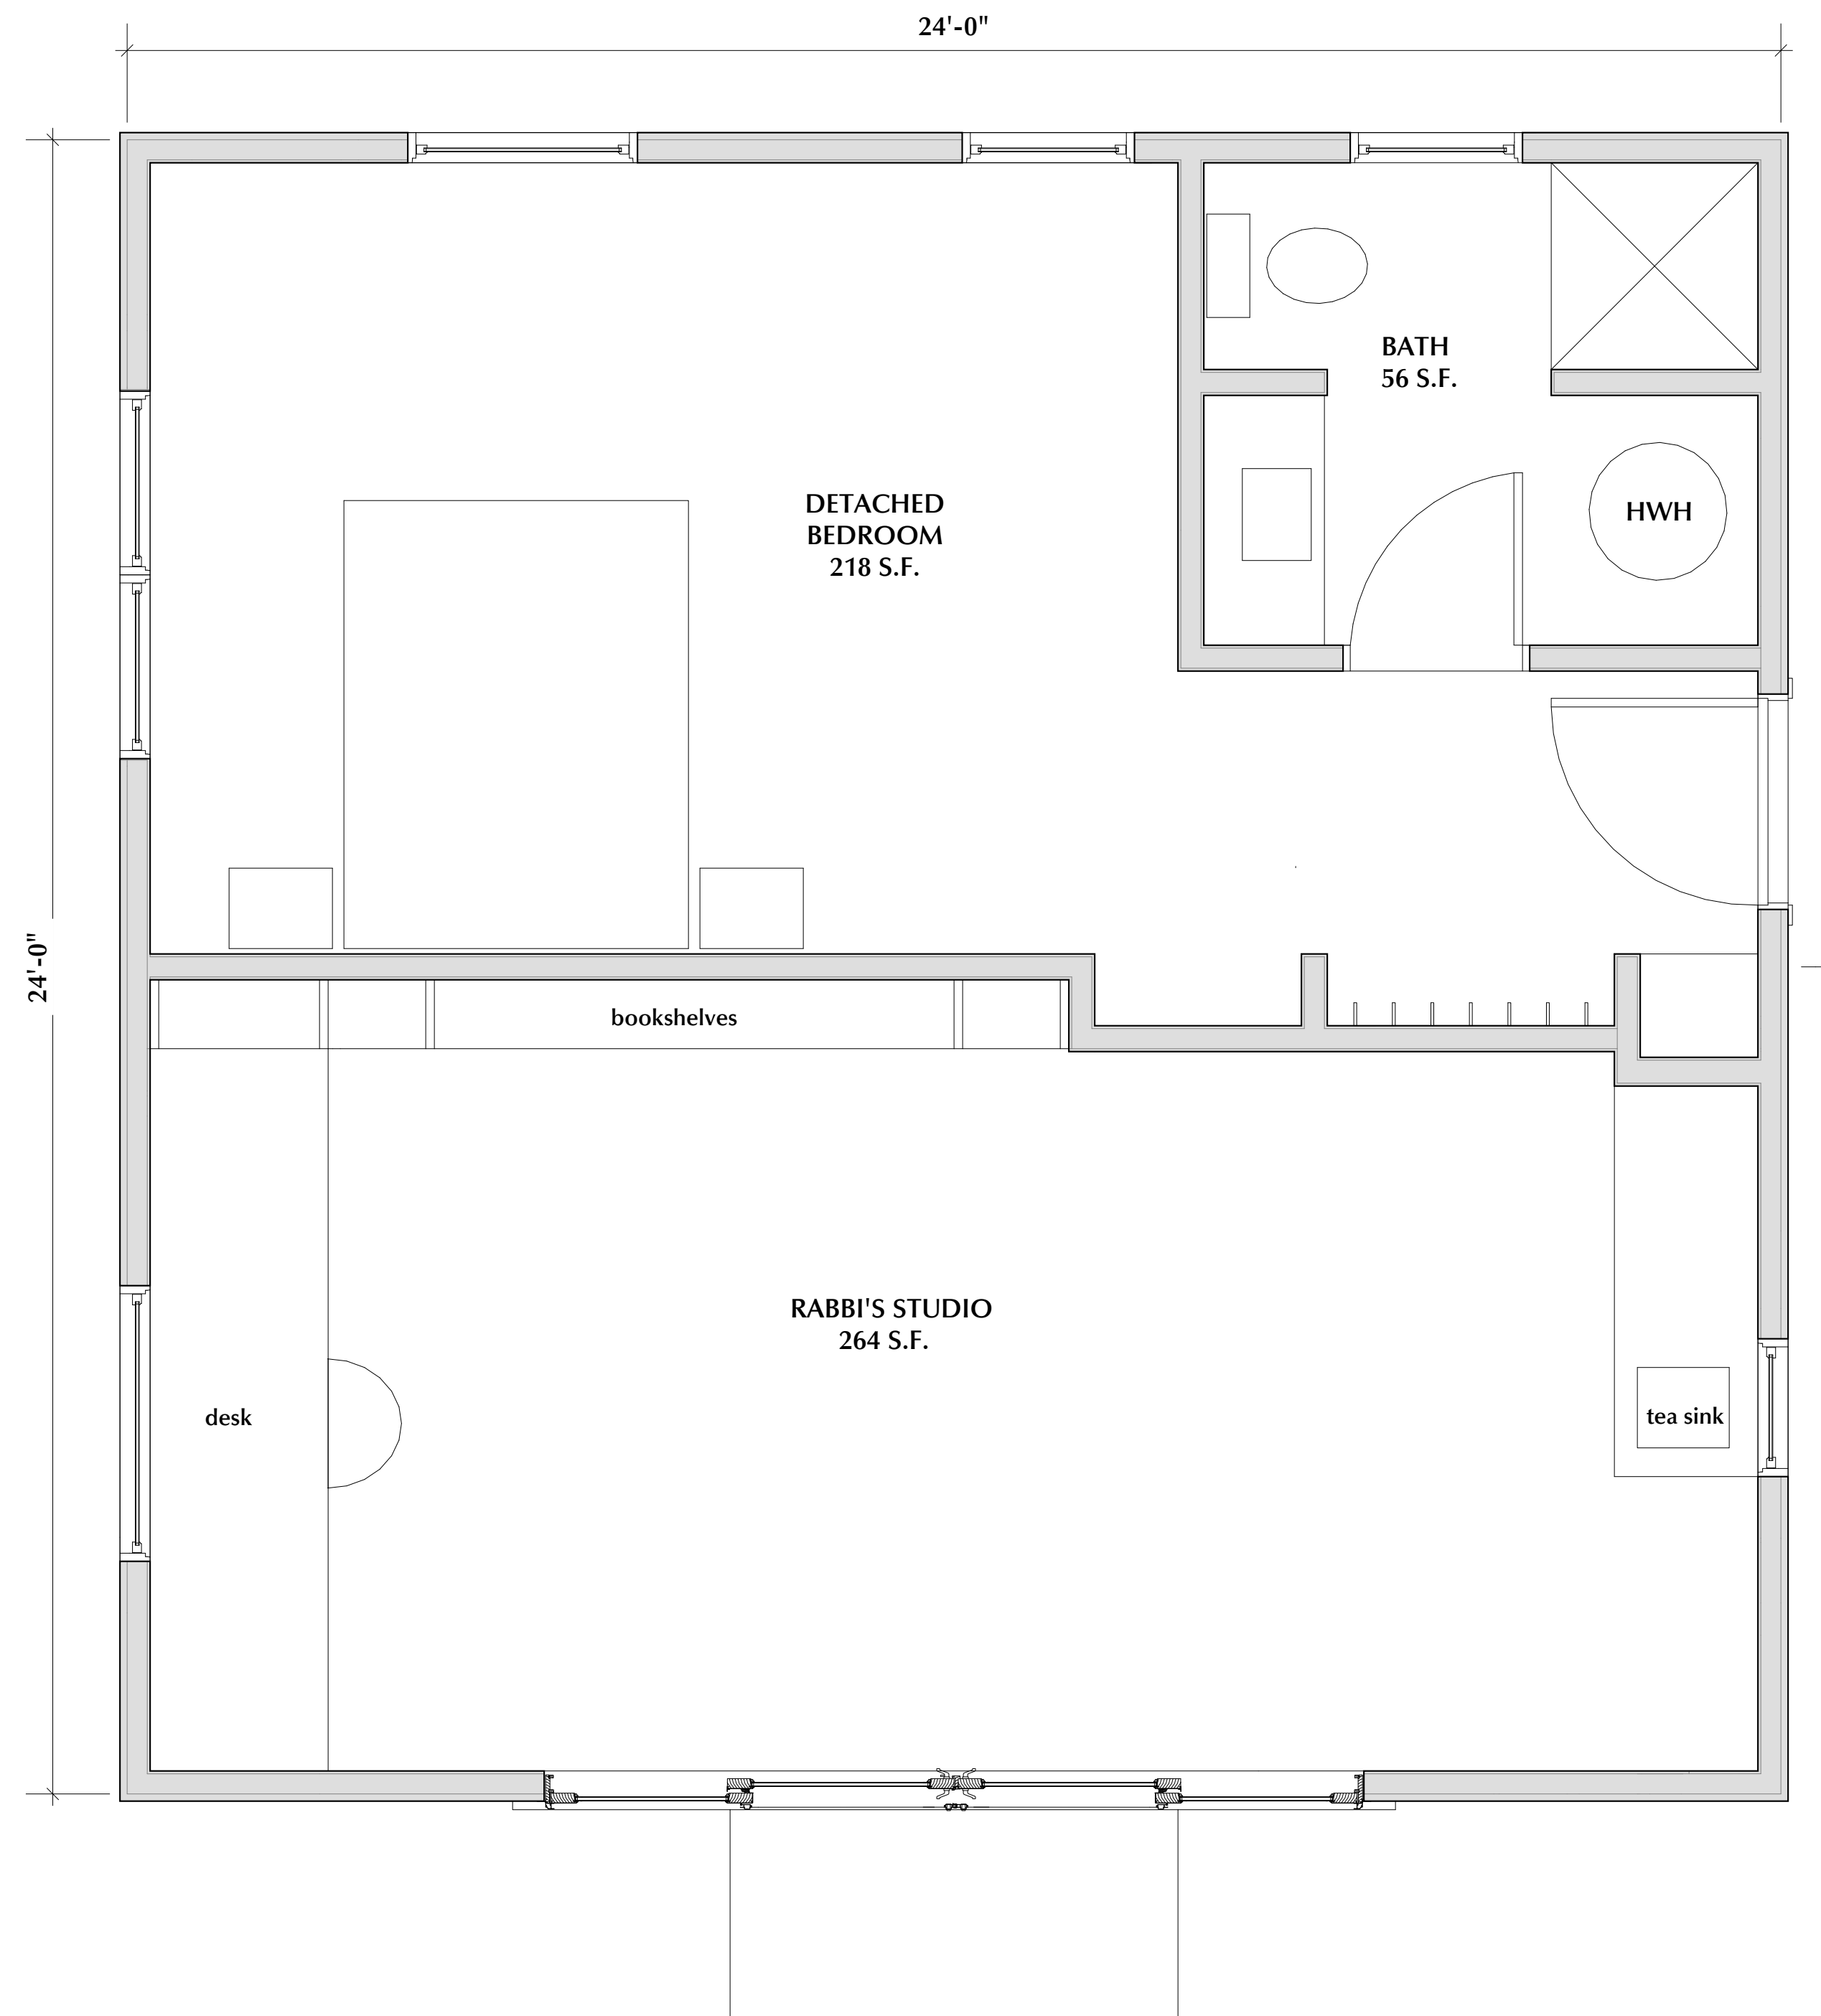

WEST ELEVATION
scale: 1/4" = 1' -0"

NORTH ELEVATION
scale: 1/4" = 1' -0"

EAST ELEVATION
scale: 1/4" = 1' -0"

SOUTH ELEVATION
scale: 1/4" = 1' -0"

DETACHED BEDROOM & STUDIO PLAN
scale: 1/2" = 1' -0"

544 S.F. NET 576 S.F. GROSS