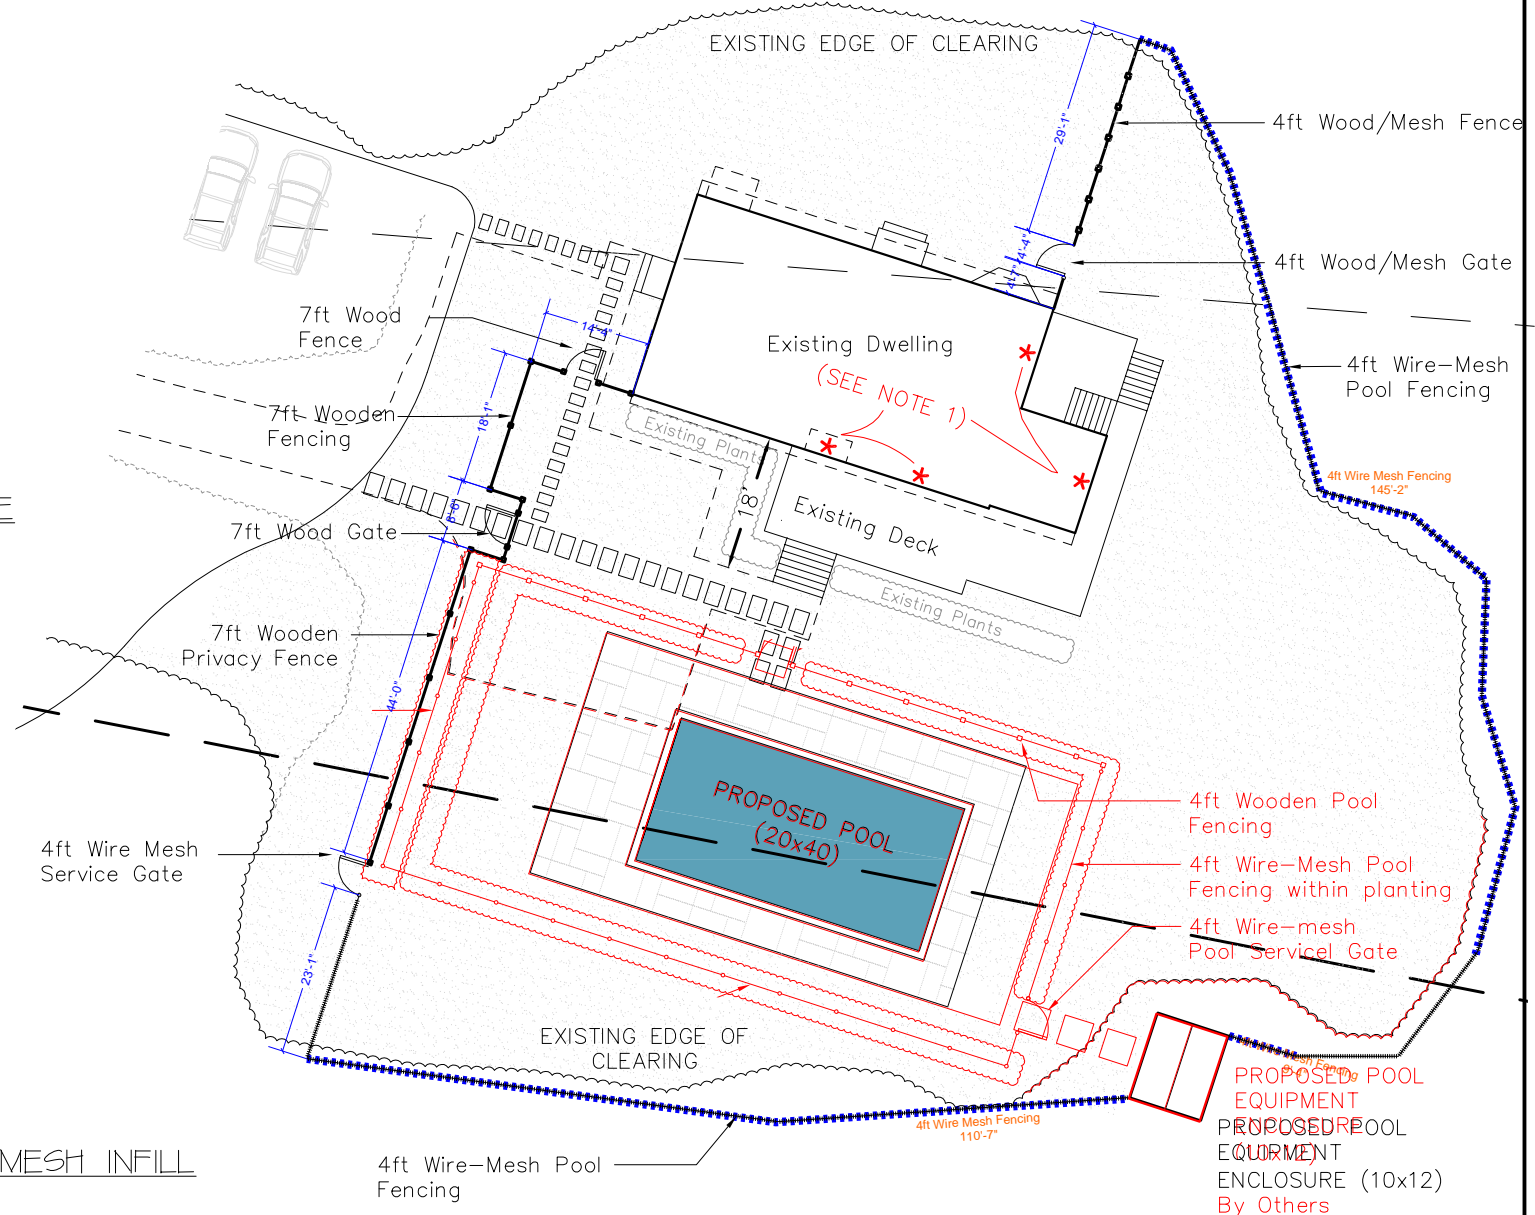

7FT PRIVACY FENCE - WOOD, PAINTED OR STAINED TO MATCH HOUSE

4FT WOOD/MESH FENCE WITH GATE- UNPAINTED, CEDAR, 1" SQUARE MESH INFILL

4FT MESH FENCING WITH SERVICE GATE- 1" SQUARE MESH FENCING ON ~~CEDAR POSTS~~ PT POSTS WITH CEDAR TRIM

**SMITH & DOWLING**  
 ENGINEERING - SURVEYING  
 CONSTRUCTION MANAGEMENT  
 P.O. Box 1087 480 State Road  
 Vineyard Haven, MA 02568  
 (508) 693-4150

ZILLA RESIDENCE  
 224 VINEYARD MEADOW  
 FARM ROAD  
 02557

PROJECT NUMBER:  
 DRAWN BY: KMc  
 CHECKED BY:  
 SCALE: 1"=10'-0"  
 DATE: 03.16.10  
 COMMENTS:

**PROPOSED  
 REVISED  
 FENCING  
 DETAILS**