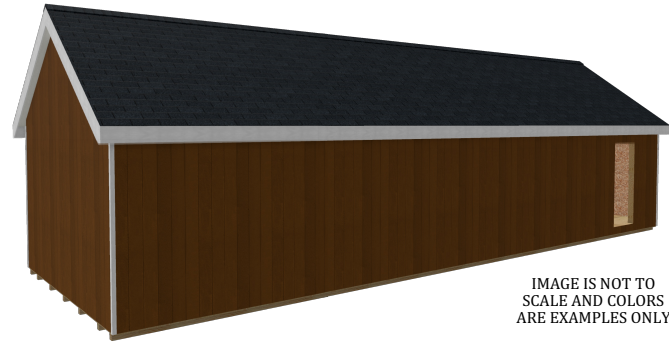

IMAGE IS NOT TO
SCALE AND COLORS
ARE EXAMPLES ONLY

seal:

REVISIONS:

SS Est. #107693 Job Name:

Emily Moehnke
87 Field View Lane
West Tisbury, MA 02575

Sheds Unlimited LLC
2025 Valley Road
Morgantown, PA 19543

DATE:
4/29/2023

SCALE:
1/4" = 1'

SHEET:

A2.1