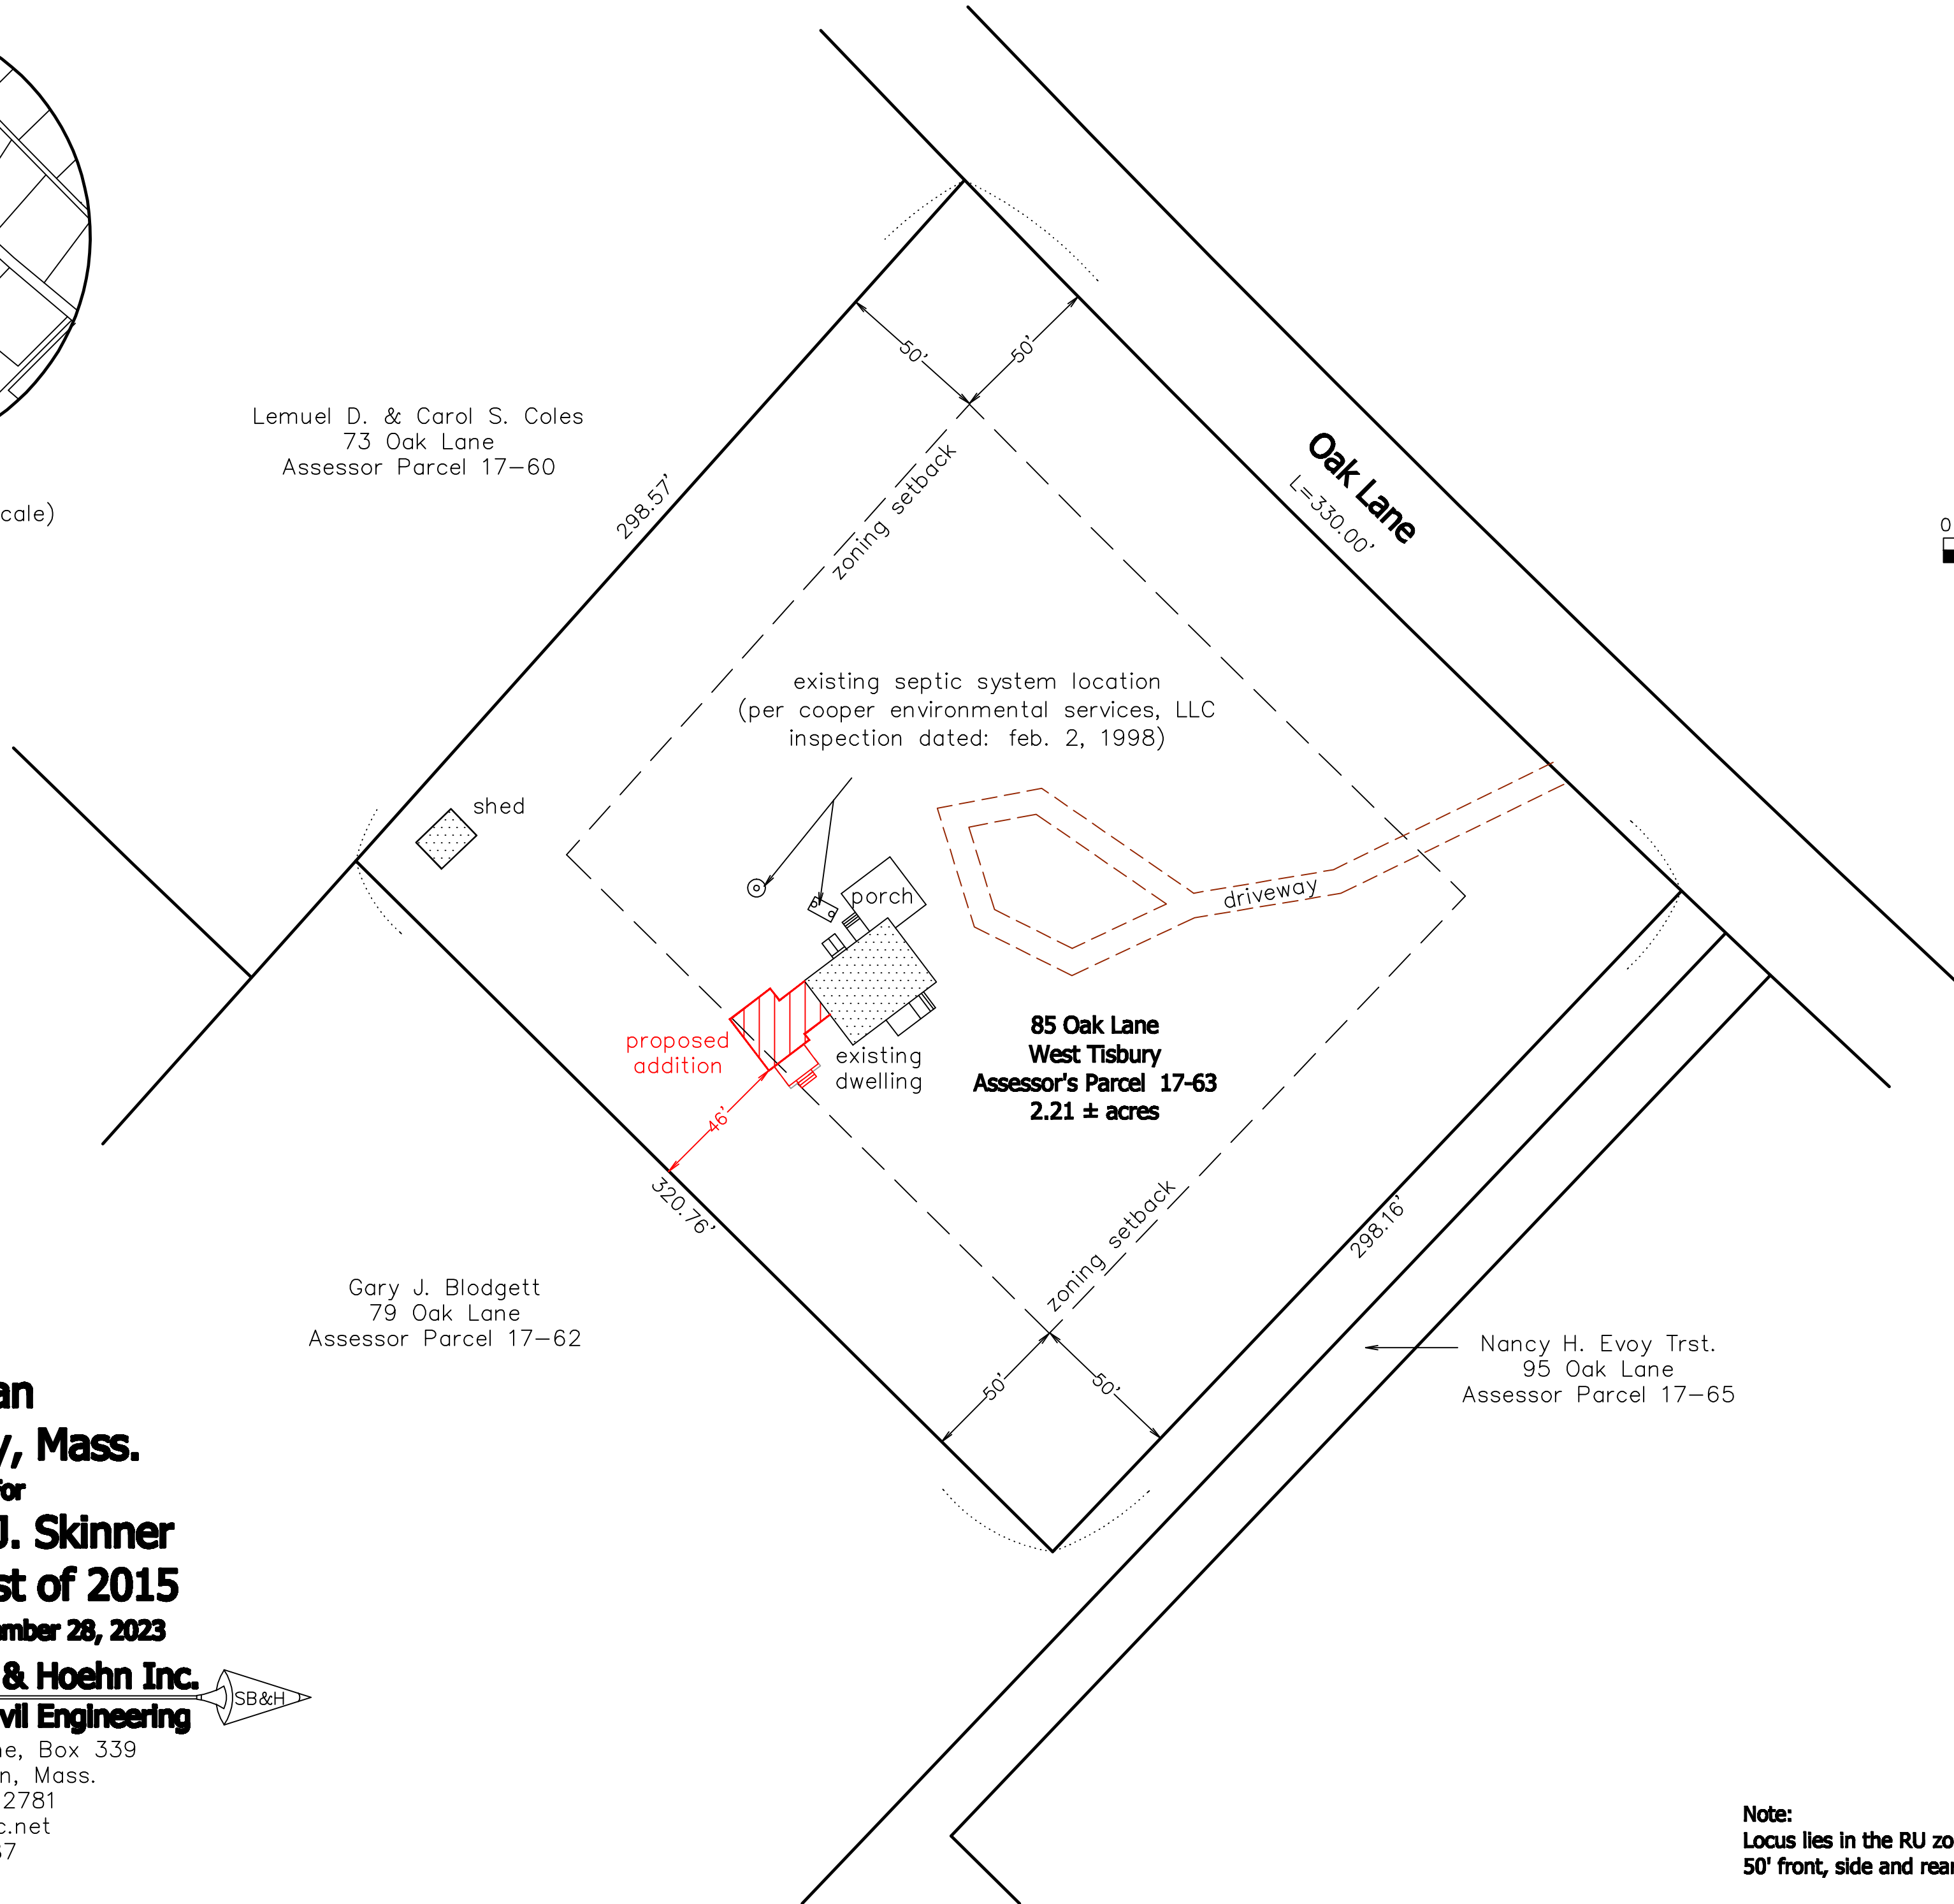

Locus Map (no scale)

Lemuel D. & Carol S. Coles
73 Oak Lane
Assessor Parcel 17-60

**85 Oak Lane
West Tisbury
Assessor's Parcel 17-63
2.21 ± acres**

Gary J. Blodgett
79 Oak Lane
Assessor Parcel 17-62

Nancy H. Evoy Trst.
95 Oak Lane
Assessor Parcel 17-65

**Site Plan
West Tisbury, Mass.**
Prepared For
**The Kathleen J. Skinner
Revocable Trust of 2015**
Scale: 1" = 40' September 28, 2023

Schofield, Barbini & Hoehn Inc.
Land Surveying & Civil Engineering
12 Surveyor's Lane, Box 339
Vineyard Haven, Mass.
508-693-2781
www.sbhinc.net
MV 5787

Note:
Locus lies in the RU zoning district 3 acres minimum
50' front, side and rear yard setbacks required