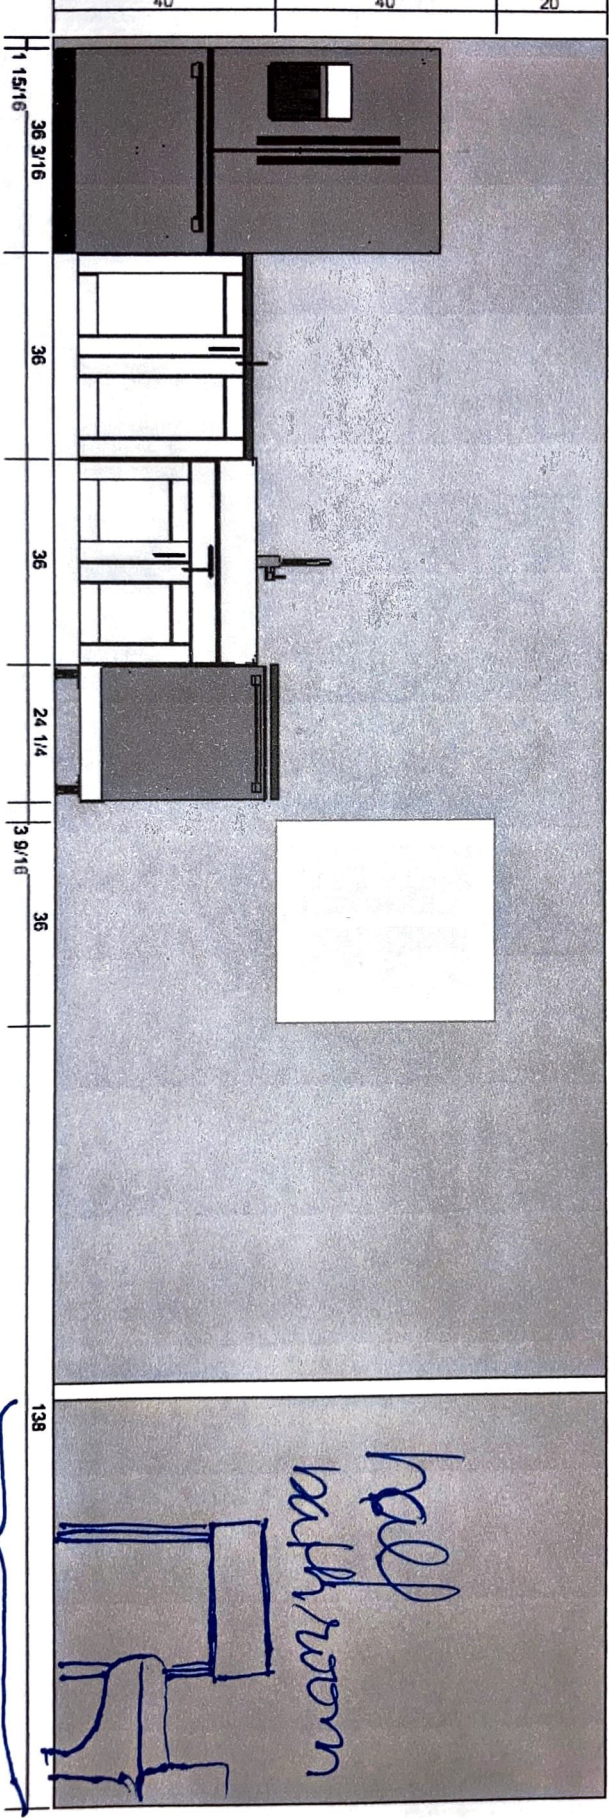

OUT DOOR SHOWER

POOL EQUIP.

EXISTING WINDOW

GARBAGE

GATE

COUNTER TOP NEW BBA

8'

COUNTER TOP

REFRIGERATOR

DISEASE CRYSTAL

POOL SINK

DISH WASHER

MOVABLE ISLAND

5'

SINK

HALL BATH ROOM

SLIDING DOOR

EXISTING WINDOW

TO SWIMMING POOL

NEW SLIDING DOOR NEW SLIDING DOOR

122' FENCE

16' EXISTING GARAGE DOOR

EXISTING DOOR

22'

61

bath room