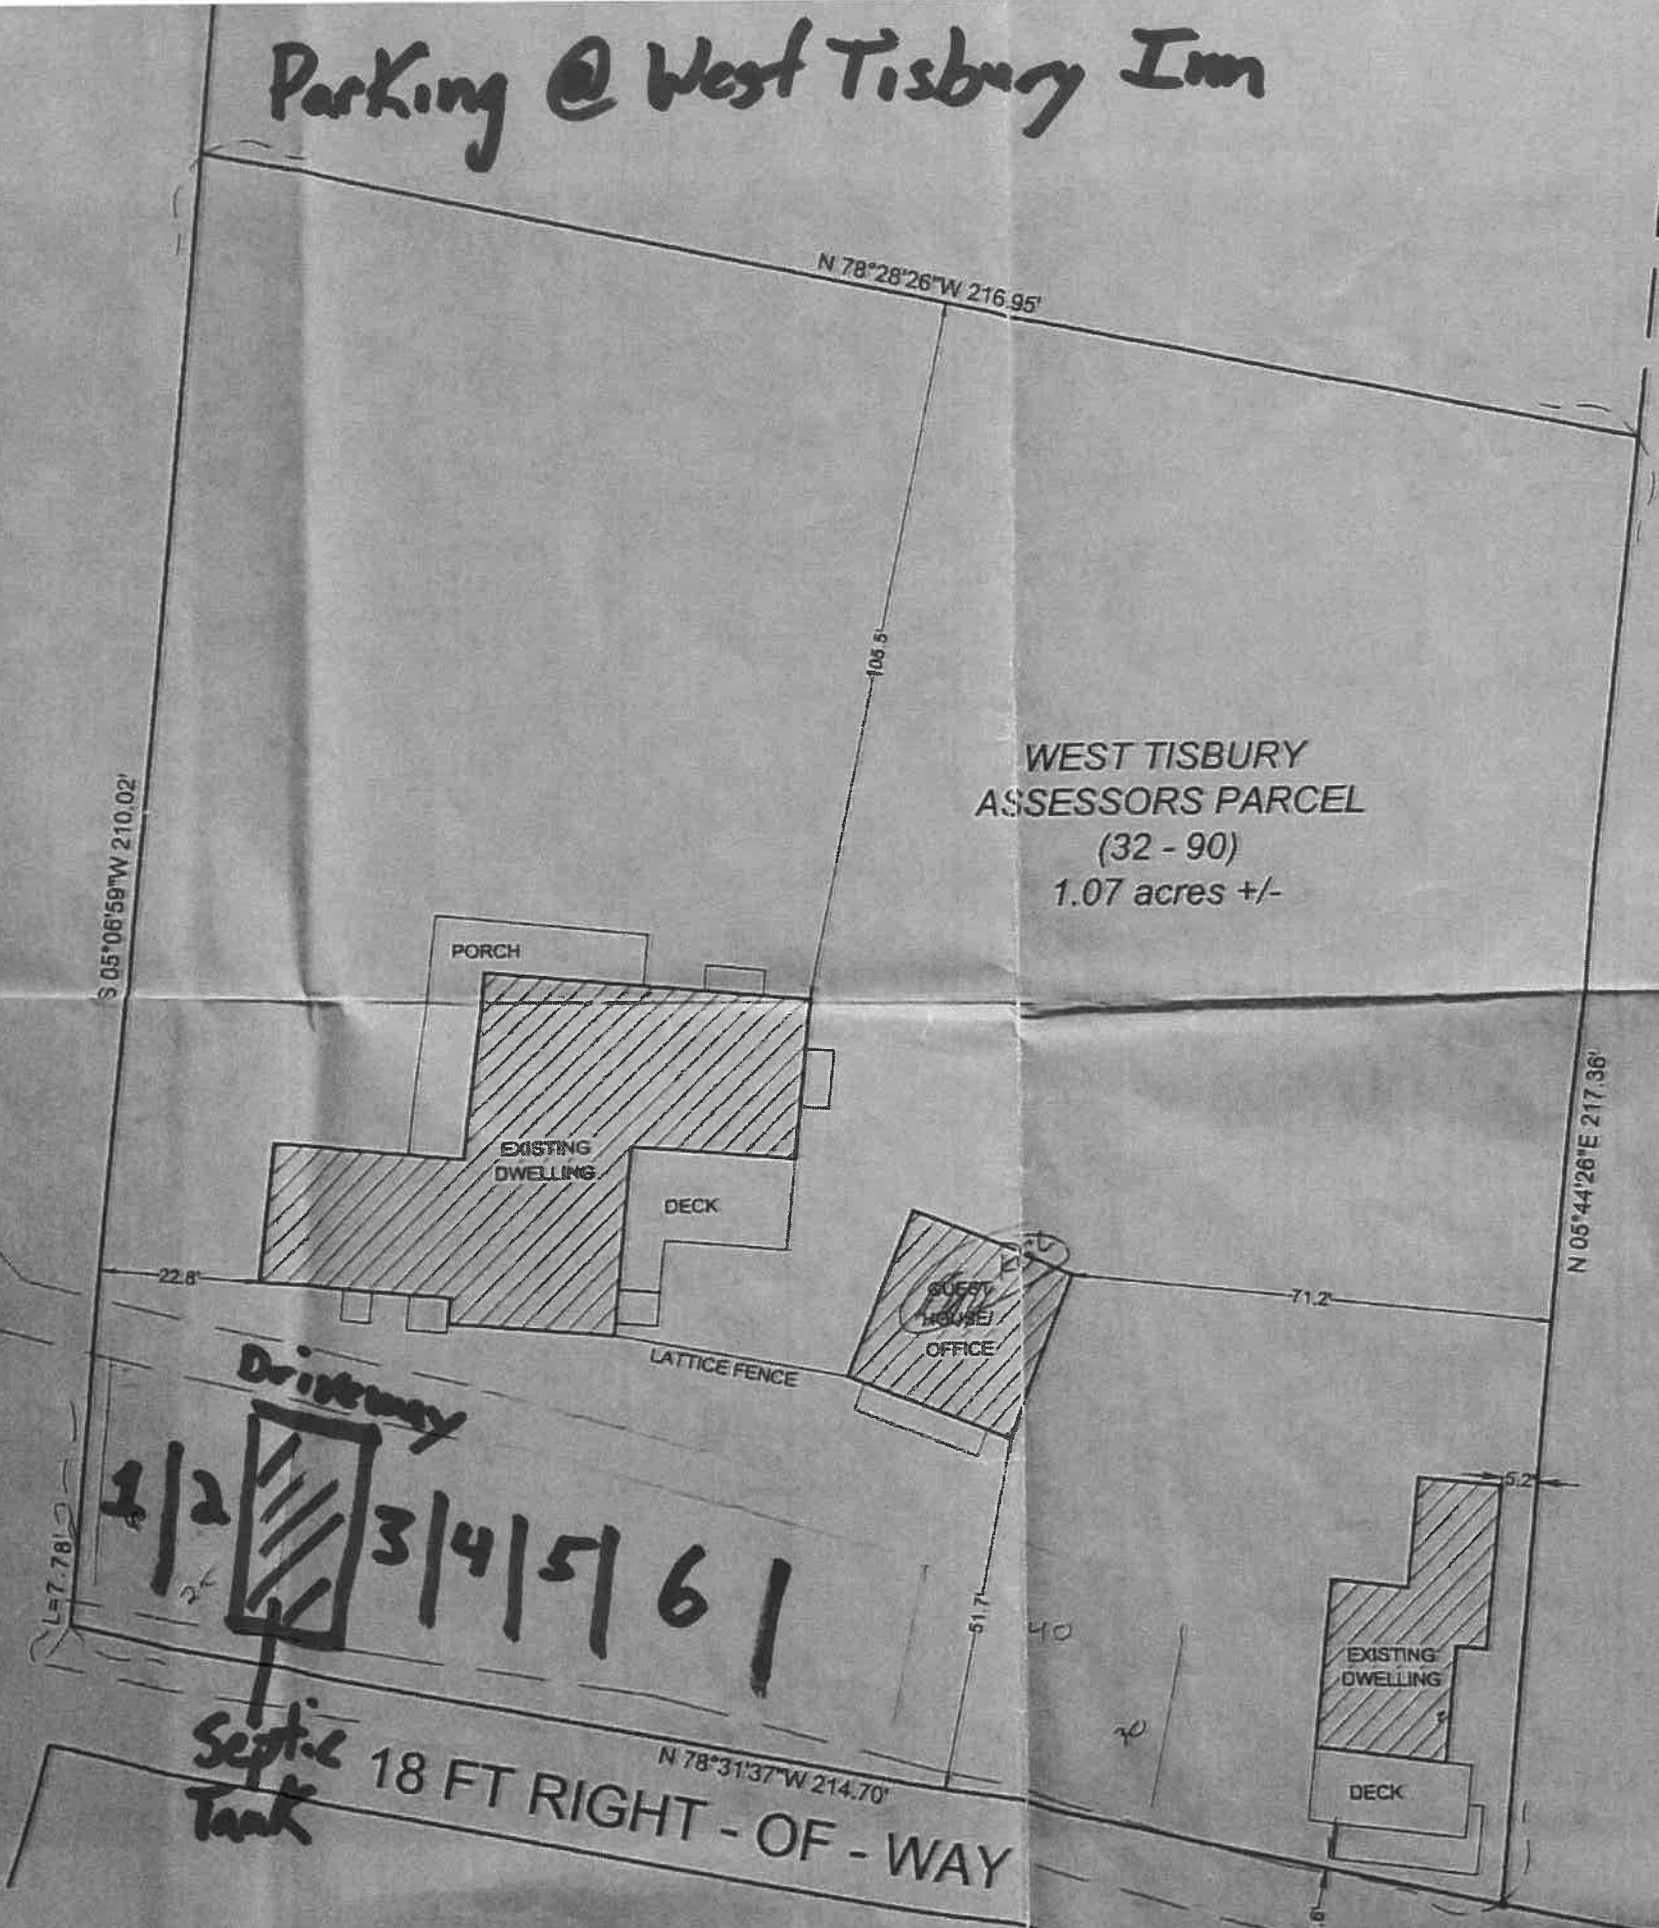

# Parking @ West Tisbury Inn

MASS. STATE HIGHWAY  
(PUBLIC VARIABLE WIDTH)

**SITE PLAN**  
**WEST TISBURY, MASS.**  
PREPARED FOR  
**TONEY BAY REALTY TRUST**  
SCALE: 1" = 20' AUGUST 4, 2003  
SCHOFIELD, BARBINI & HOEHN INC.  
STATE ROAD, VINEYARD HAVEN, MASS.  
MV 4138