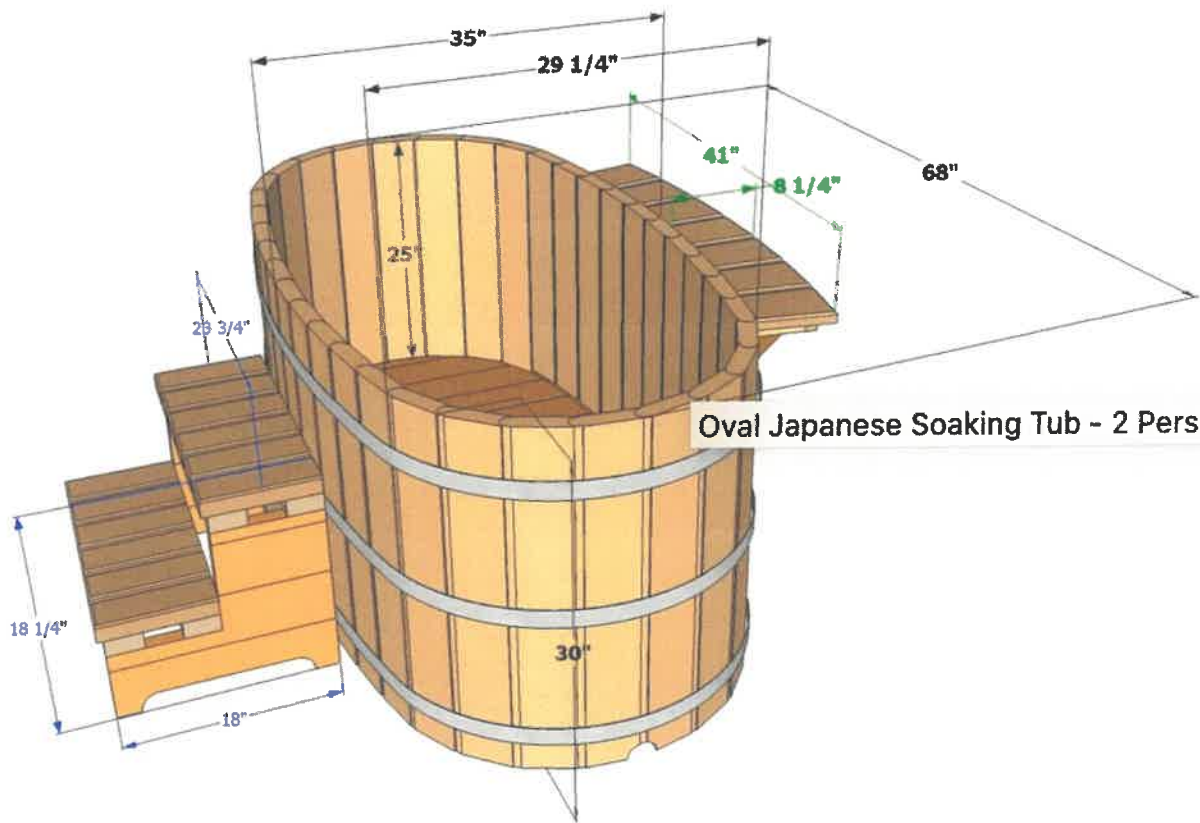

BOSTOCK SOAKING TUB

1/2" x 1'

Oval Japanese Soaking Tub - 2 Person