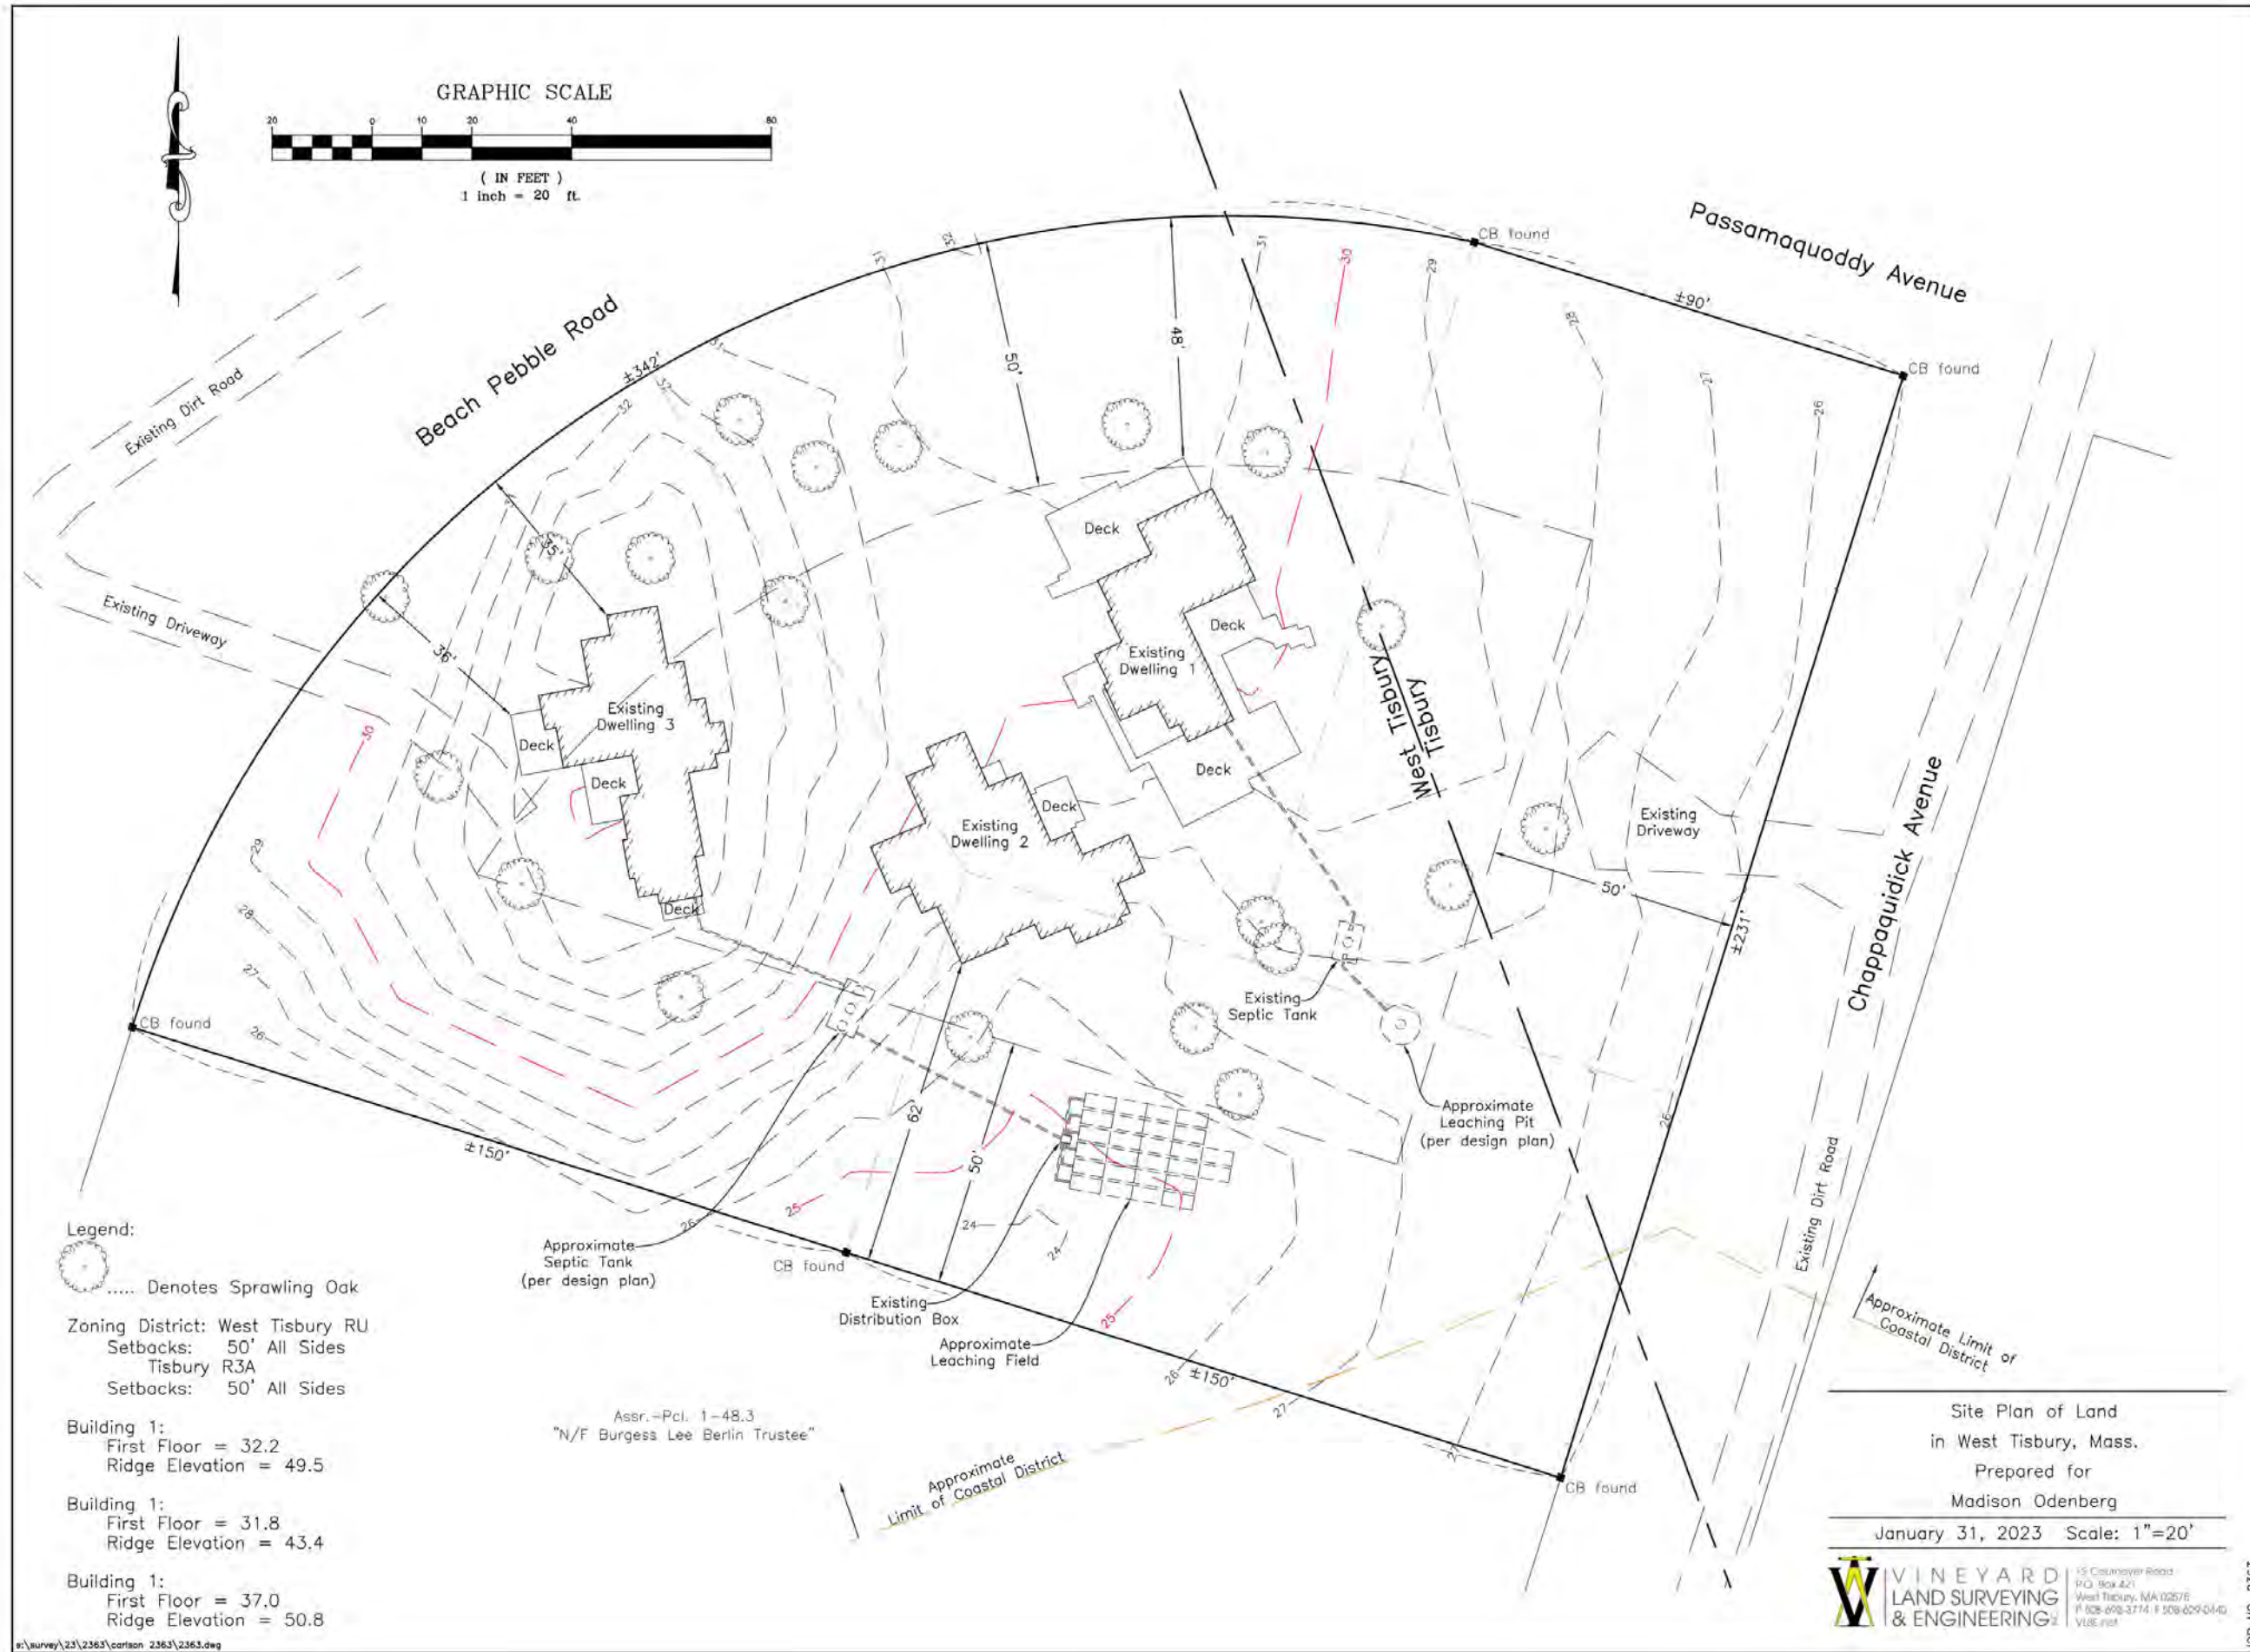

C:\Users\KS\OneDrive\Desktop\2023\06\07_26 chappaquiddick_SD_KS_updated level 2B.rvt

SCALE:

DATE: 06.28.2023

DRAWN BY: MLA

A0.1

MOSKOW LINN ARCHITECTS, INC.
1693 Massachusetts Ave, Cambridge, MA 02138
617.292.2000 / moskowlinn.com

Odenberg - Stupnitsky Residence
26 Chappaquiddick Ave, West Tisbury MA 02568
Existing Site Plan