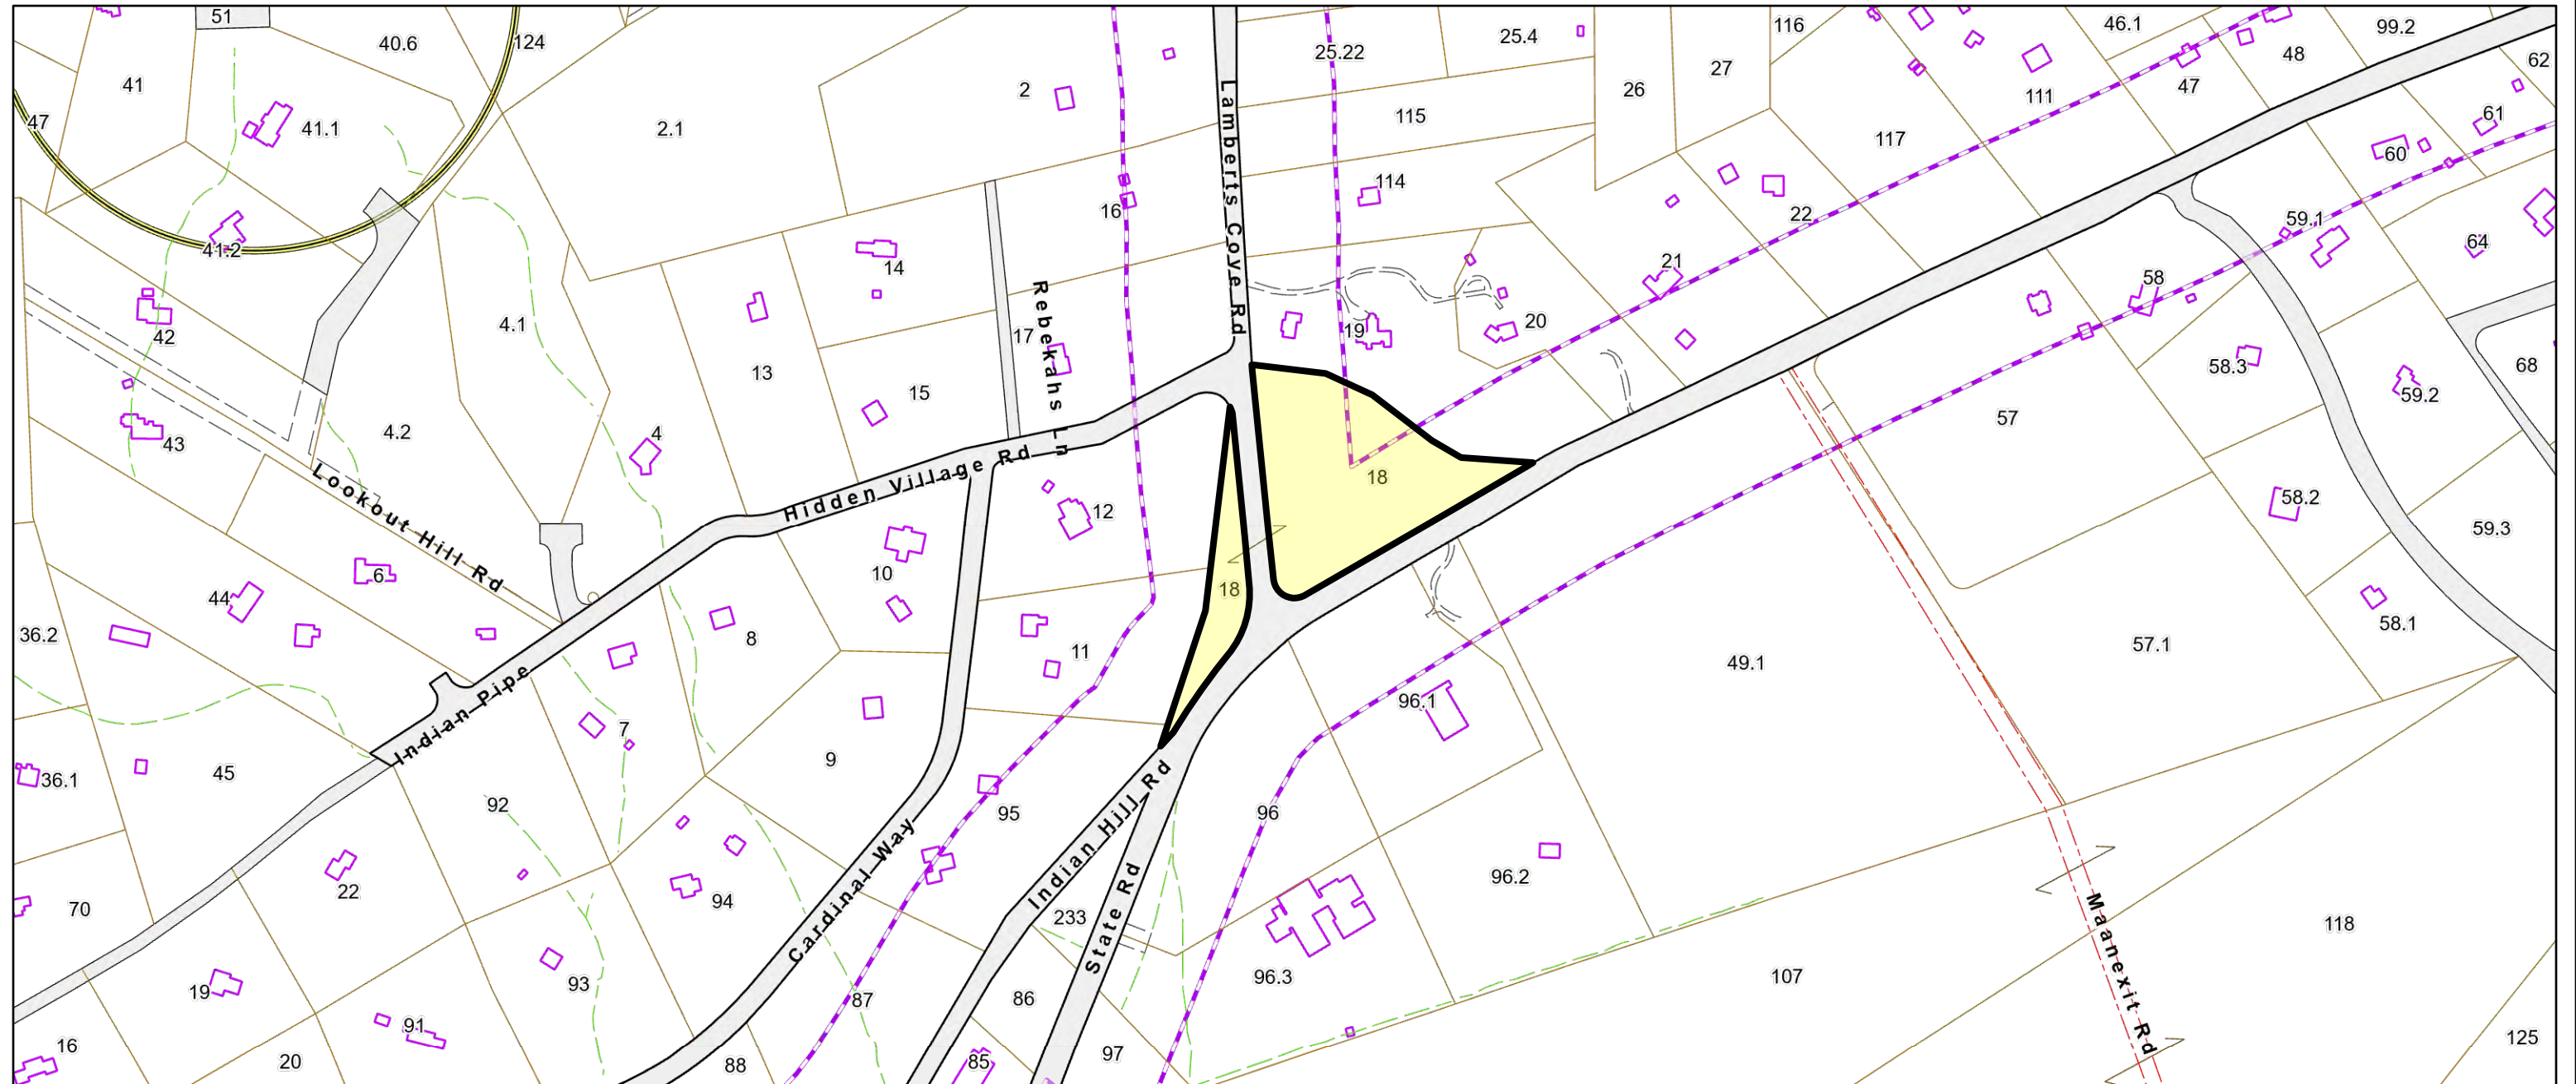

Exhibit A

401 State Rd Assessor's Map

West Tisbury, MA

December 6, 2023

1 inch = 300 Feet

www.cai-tech.com

	Island Roads District - Major Roads Zone		RoadNotPar		Property Line
	Special Places District		Trail		Public Road
	West Tisbury Roofprints		Right of Way		CAI Town Line
	PropNotPar		Utility		
	Property Hook		Private Road		

Data shown on this map is provided for planning and informational purposes only. The municipality and CAI Technologies are not responsible for any use for other purposes or misuse or misrepresentation of this map.