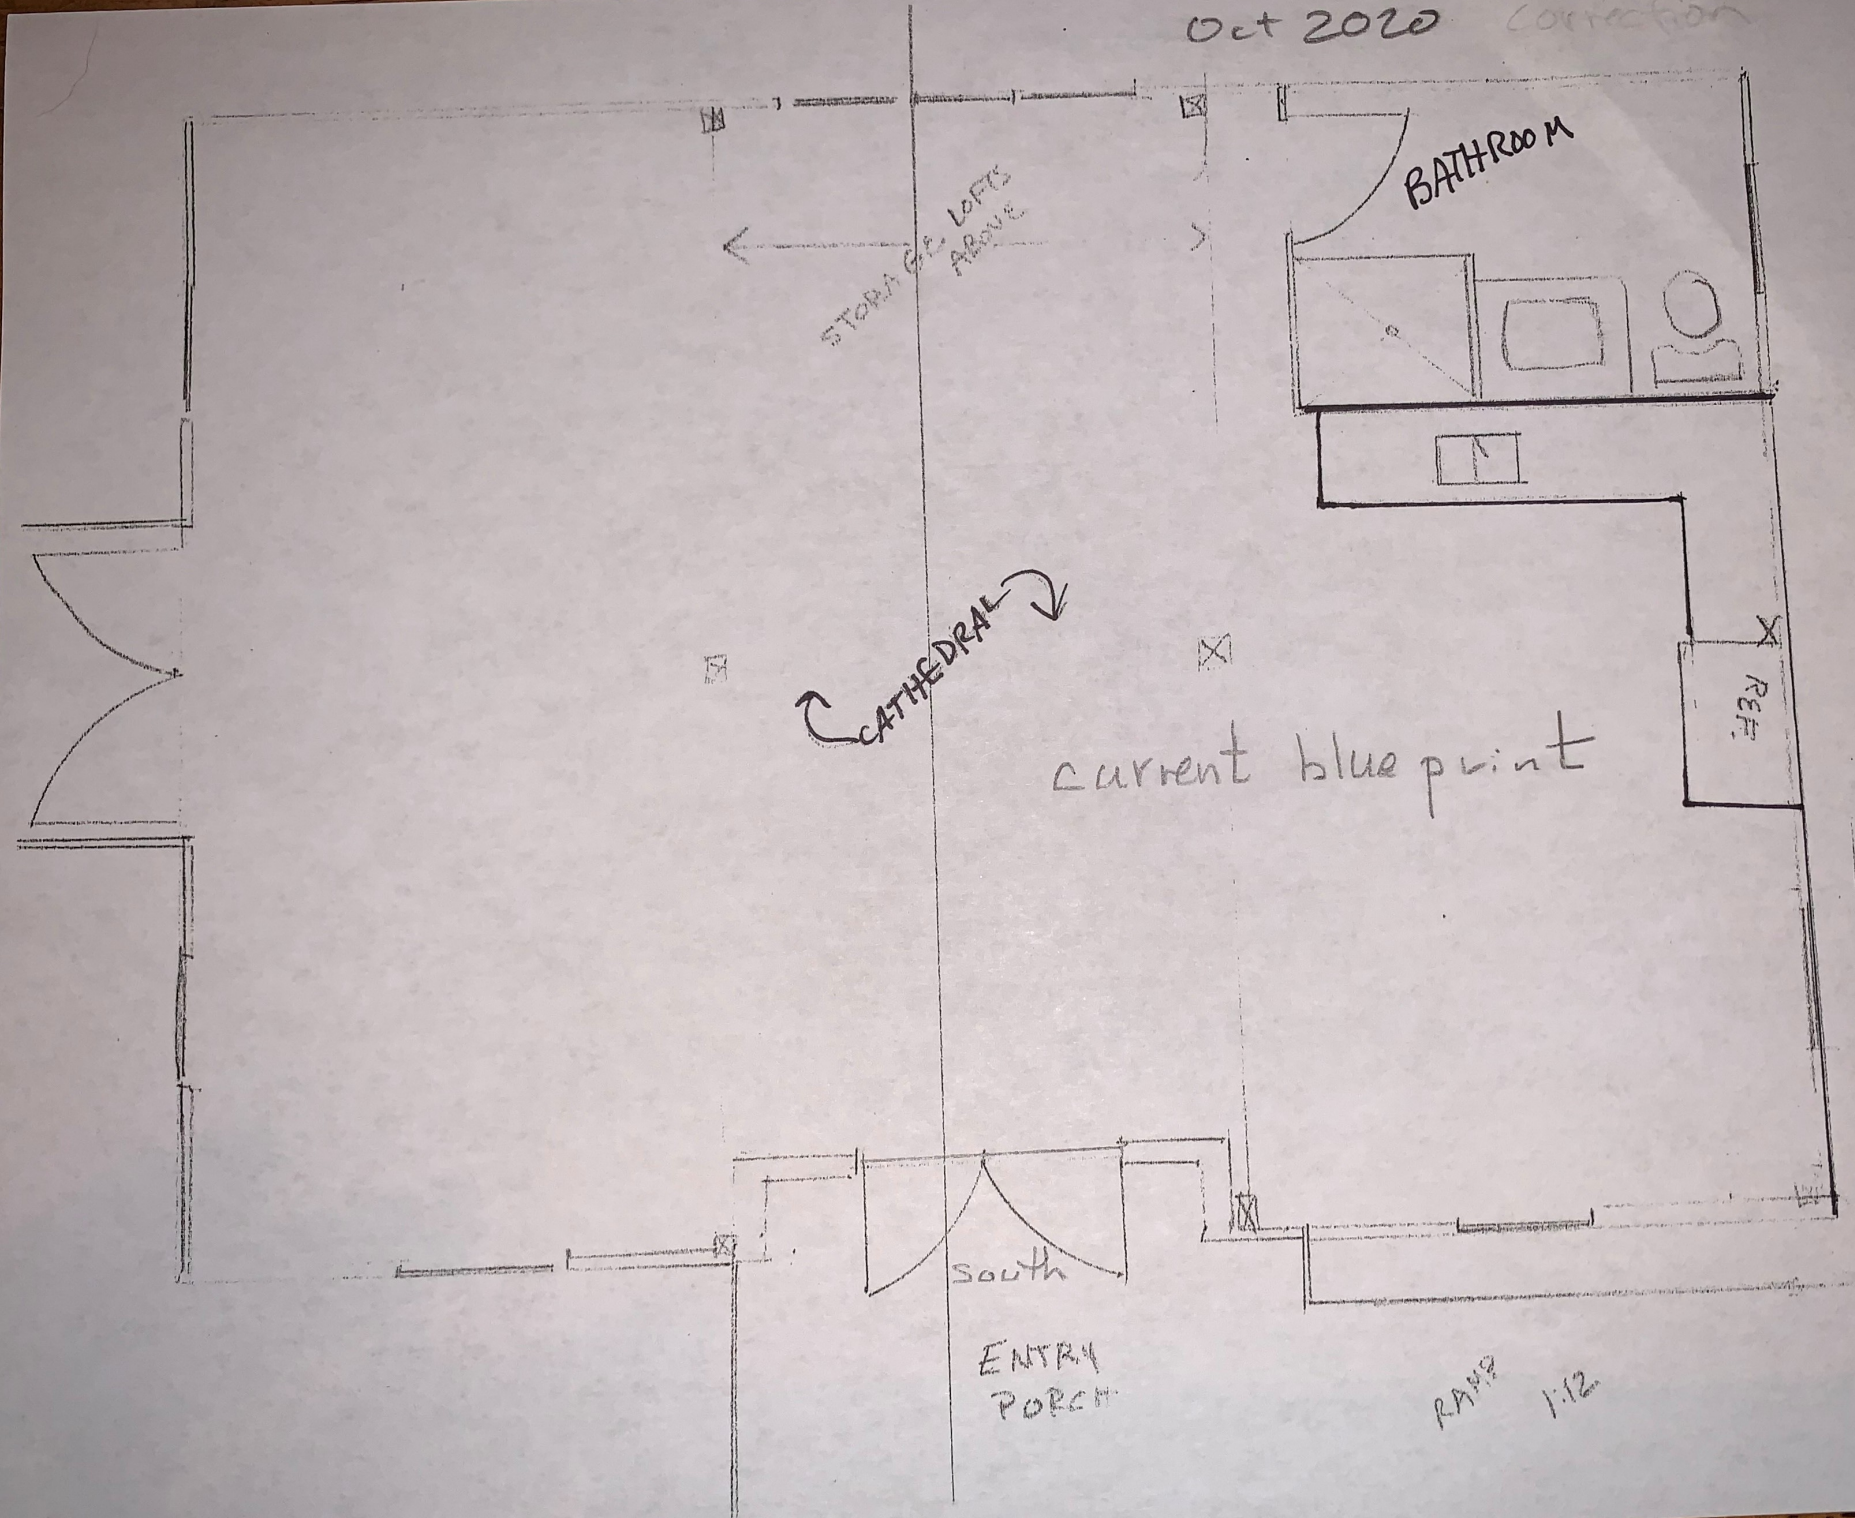

Oct 2020 Correction

CATHEDRAL

BATHROOM

STORAGE LOFT ABOVE

current blue print

REF.

South

ENTRY PORCH

RAMP 1:12